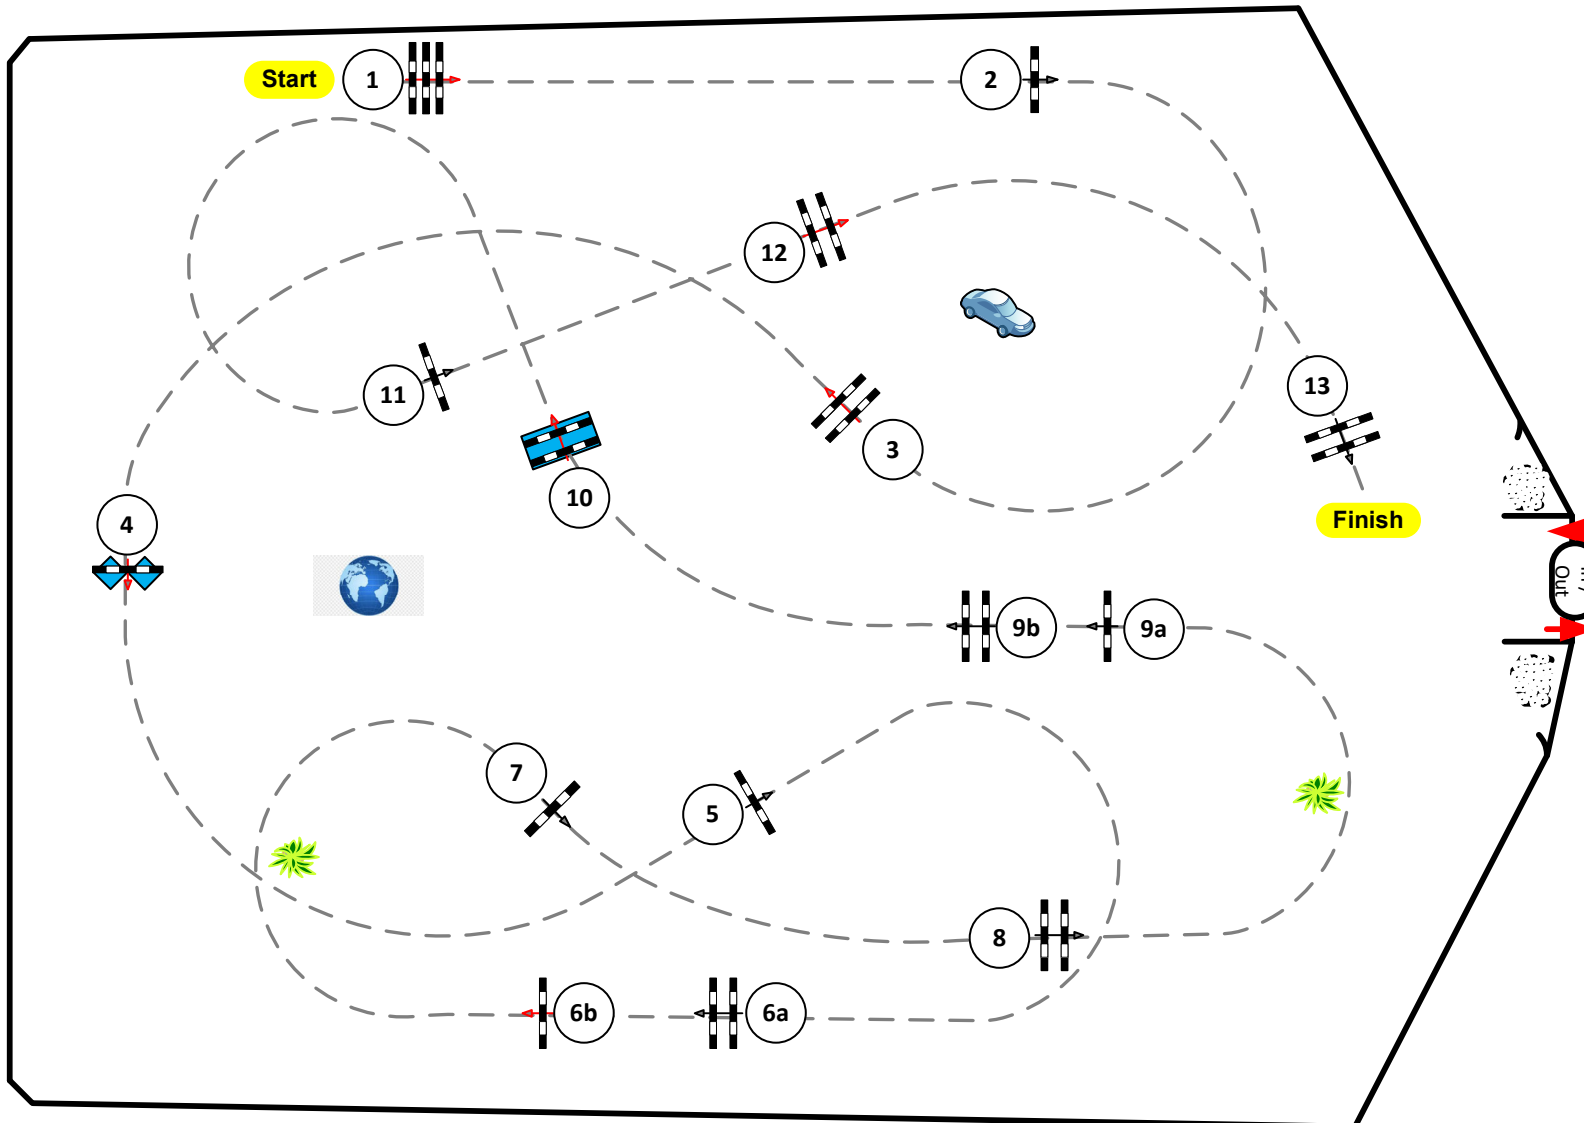

CSI3* Horses&Dreams meets Sweden 2023

Class No.: 10

CSI3* Preis der PricewaterhouseCoopers GmbH
Competition against the clock Thursday, 20th of April 2023

Table: A
National RG:
FEI RG / Art. 238.2.1
Height: 1,45 m

Speed: 375 m/min

Length: 490 m
Time allowed: 79 sec
Time limit: 158 sec

Obstacles: 13
Efforts: 15