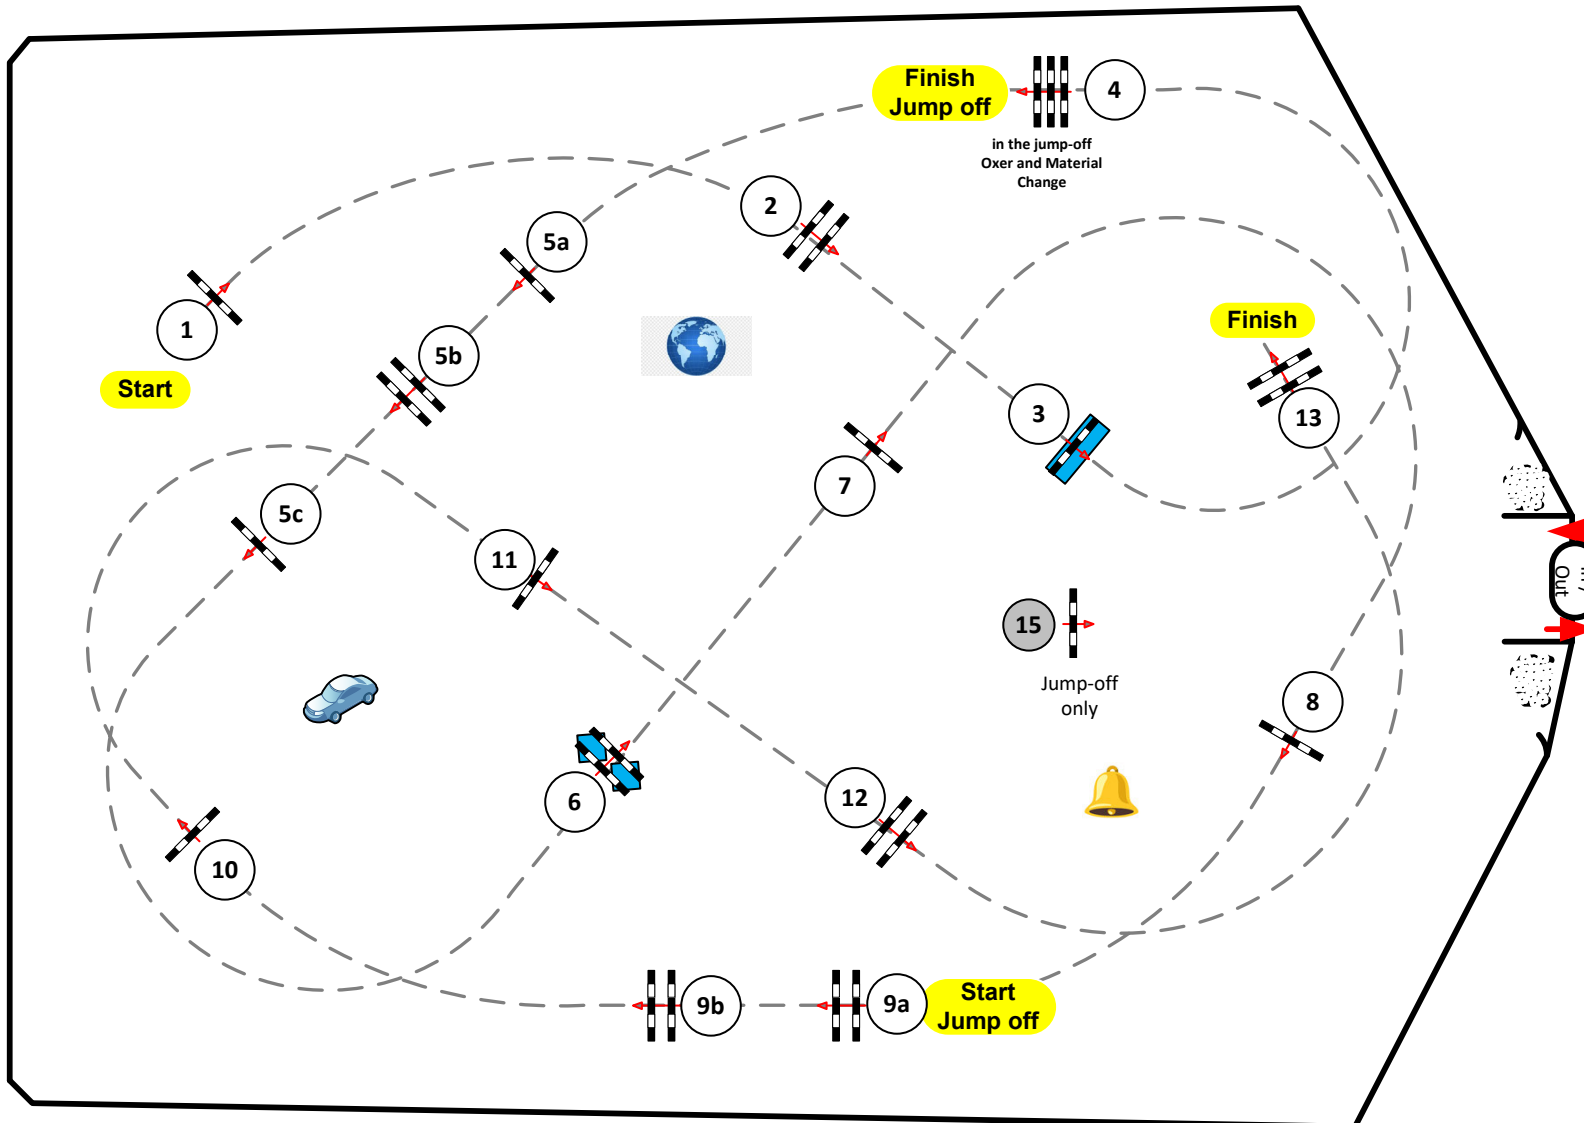

CSI3* Horses&Dreams meets Sweden 2023

Class No.: 12

CSI3* Preis der LVM Versicherung Qualifikation zur BEMER-RIDERS TOUR Wertung
Competition with one jump-off Saturday, 22 nd of April 2023

Table: A
National RG:
FEI RG / Art. 238.2.2
Height: 1,55 m

Speed: 375 m/min
Length: 490 m
Time allowed: 79 sec
Time limit: 158 sec

Obstacles: 13
Efforts: 16

1st Jump-off:
9a-10-11-5bc-6-15-4
Length: 320 m
Time allowed: 52 sec
Time limit: 104 sec