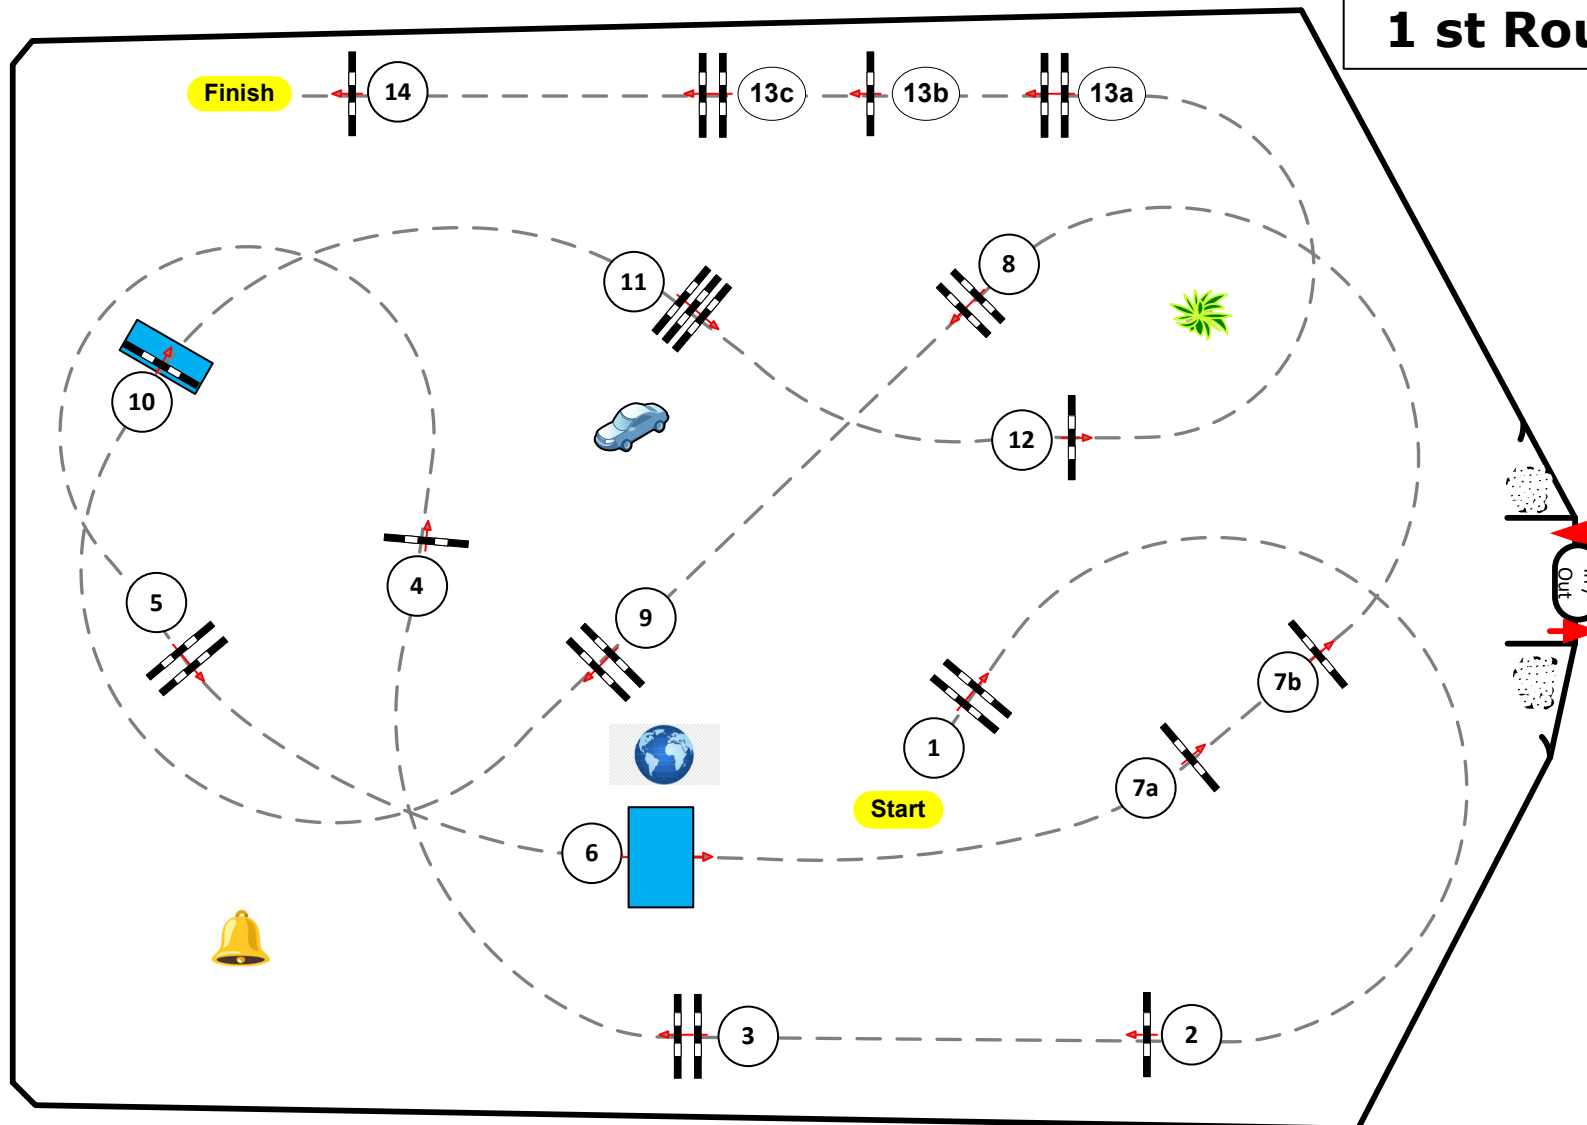

CSI3* Horses&Dreams meets Sweden 2023

Class No.: 13

CSI 3* Großer Preis der Deutschen Kreditbank AG BEMER Riders Tour Wertungsprüfung
Competition over two rounds Sunday, 23 rd of April 2023

1 st Round

Table: A
National RG:
FEI RG / Art. 273.4.3b-GP
Height: 1,55 m

Speed: 400 m/min

Length: 525 m
Time allowed: 79 sec
Time limit: 158 sec

Obstacles: 14
Efforts: 17

Course Design:

Klaus-W. Holle
Olaf Herrmann