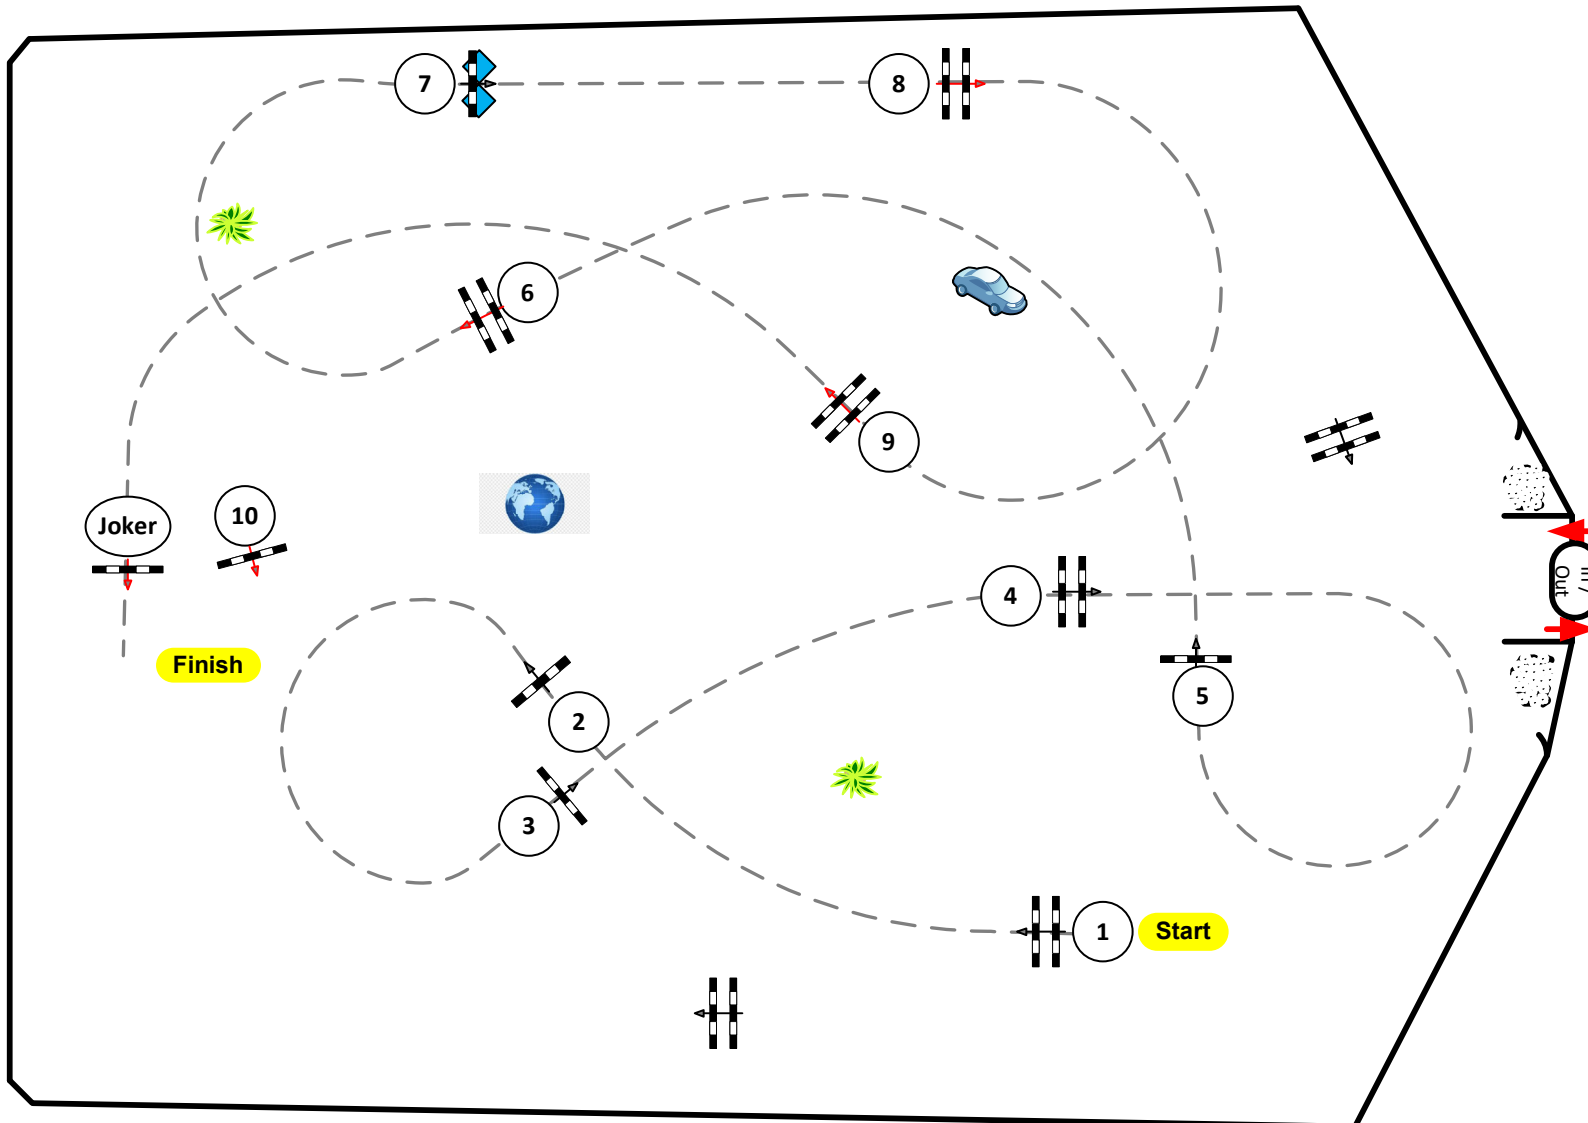

CSI3* Horses&Dreams meets Sweden 2023

Class No.: 18

CSI2* Preis der Sparkasse Osnabrück

Accumulator Competition

Thursday, 20th of April 2023

Table: A
National RG:
FEI RG / Art. 269a
Height: 1,45 m

Speed: 350 m/min

Length: 400 m

Time allowed: 69 sec

Time limit: 138 sec

Obstacles: 10

Efforts: 10

Course Design:

Klaus-W. Holle
Olaf Herrmann