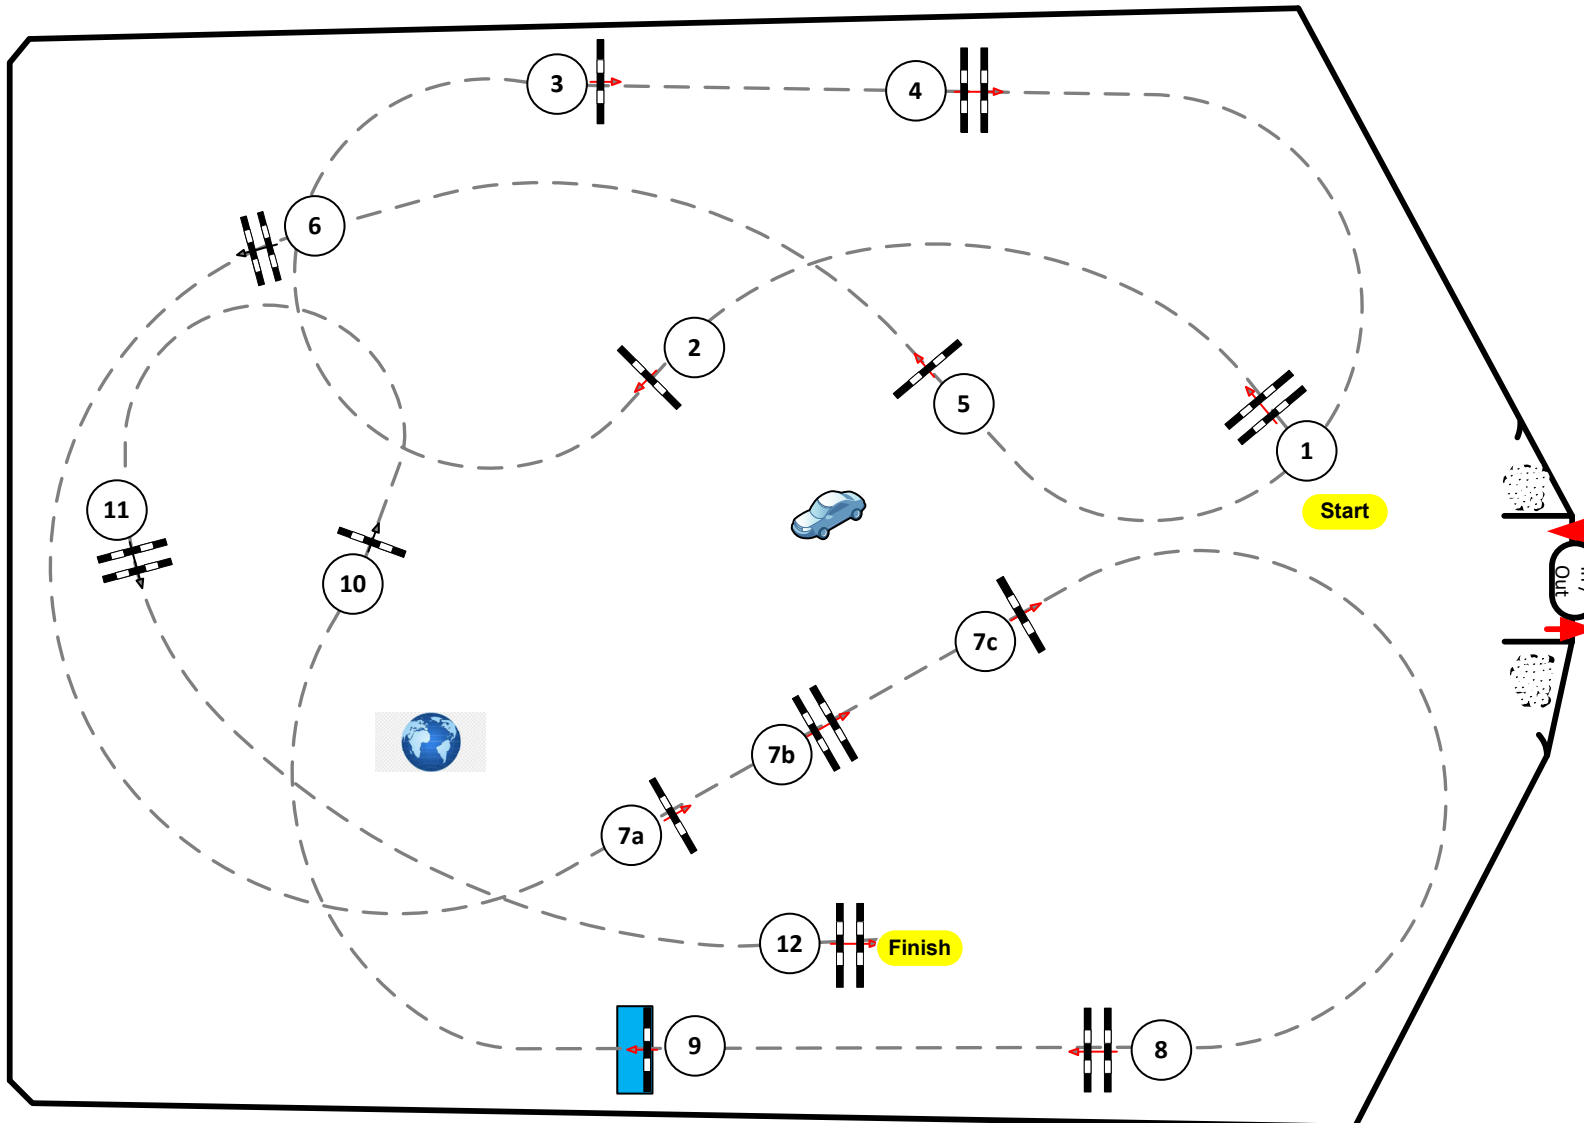

CSI3* Horses&Dreams meets Sweden 2023

Class No.: 19

CSI2* Preis der Metacasa GmbH
Competition against the clock

Friday, 21th of April 2023

Table: A
National RG:
FEI RG / Art. 238.2.1
Height: 1,40 m

Speed: 350 m/min

Length: 470 m
Time allowed: 81 sec
Time limit: 162 sec

Obstacles: 12
Efforts: 14