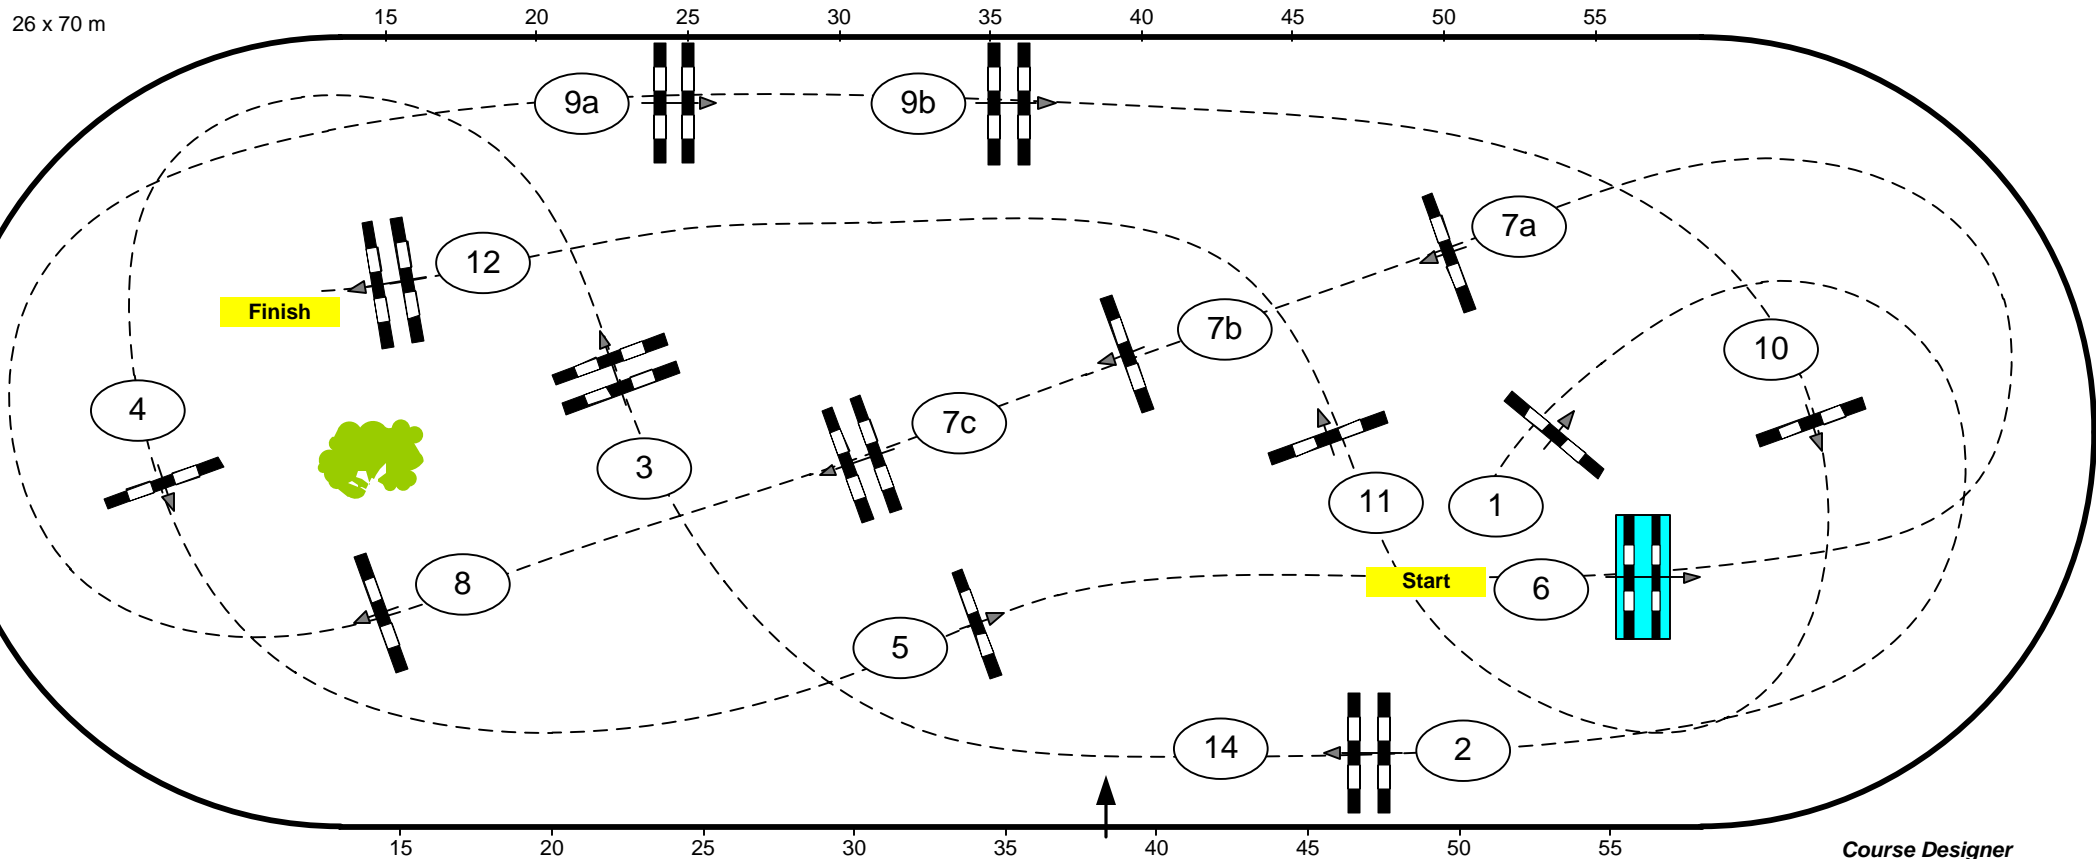

# CSI3\* / CSI1\*YH Neumünster 2023

**Class No.: 10**

**Großer Preis**

**Competition over two rounds**

Table: A  
National RG:  
FEI RG / Art. 273.4.3  
Height: 1,60 m

Speed: 350 m/min  
Length: 0 m  
Time allowed: 0 sec  
Time limit: 0 sec

Obstacles: 12  
Efforts: 15  
Penalty sec:  
Closed combination:

1st Jump-off: 4,14,7b,7c,9b,10,11,12,5  
Length: 305 m  
Time allowed: 53 sec  
Time limit: 106 sec

*Course Designer  
Christian Wiegand (GER)  
Ralf Stehr (GER)*