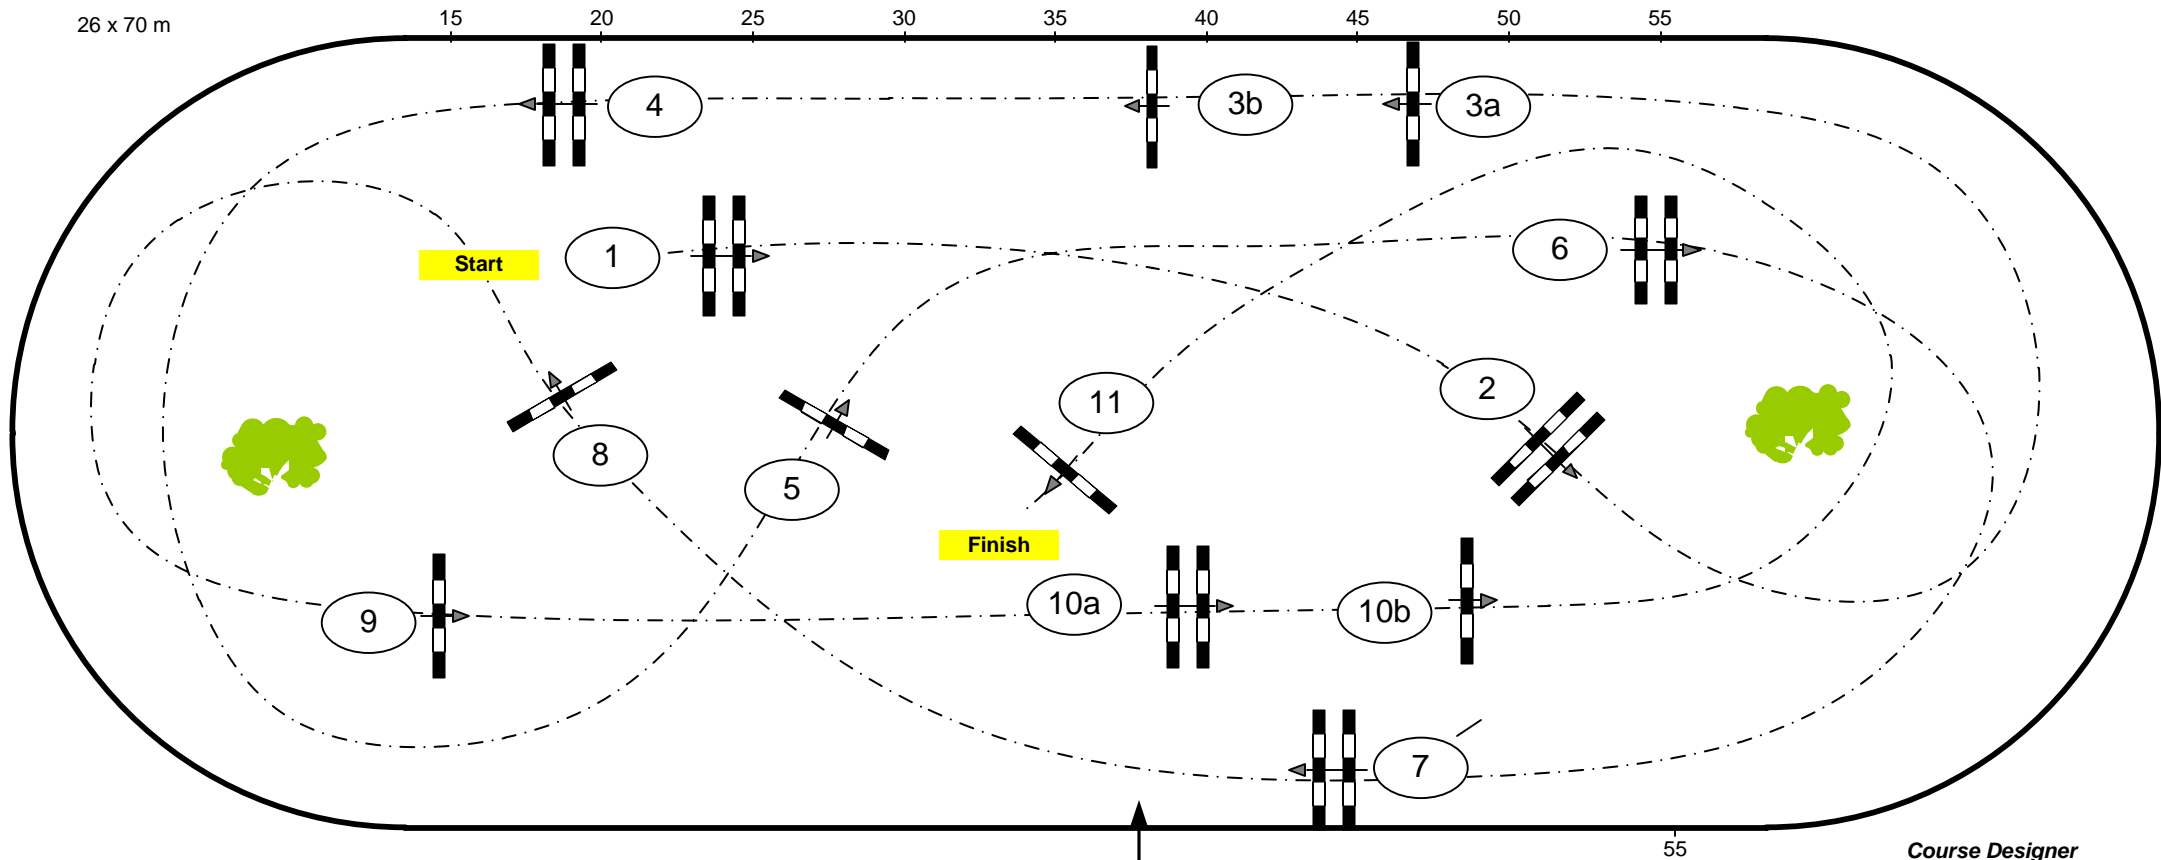

# CSI3\* / CSI1\*YH Neumünster 2023

**Class No.: 11**    **Youngster Tour**

**Competition against the clock**

Table: A  
National RG:  
FEI RG / Art. 238.2.1  
Height: 1,35/1,40 m

Speed: 350 m/min  
Length: 380 m  
Time allowed: 66 sec  
Time limit: 132 sec

Obstacles: 11  
Efforts: 13  
Penalty sec:  
Closed combination:

1st Jump-off: 0  
Length: 0 m  
Time allowed: 0 sec  
Time limit: 0 sec

26 x 70 m

*Course Designer  
Christian Wiegand (GER)  
Ralf Stehr (GER)*