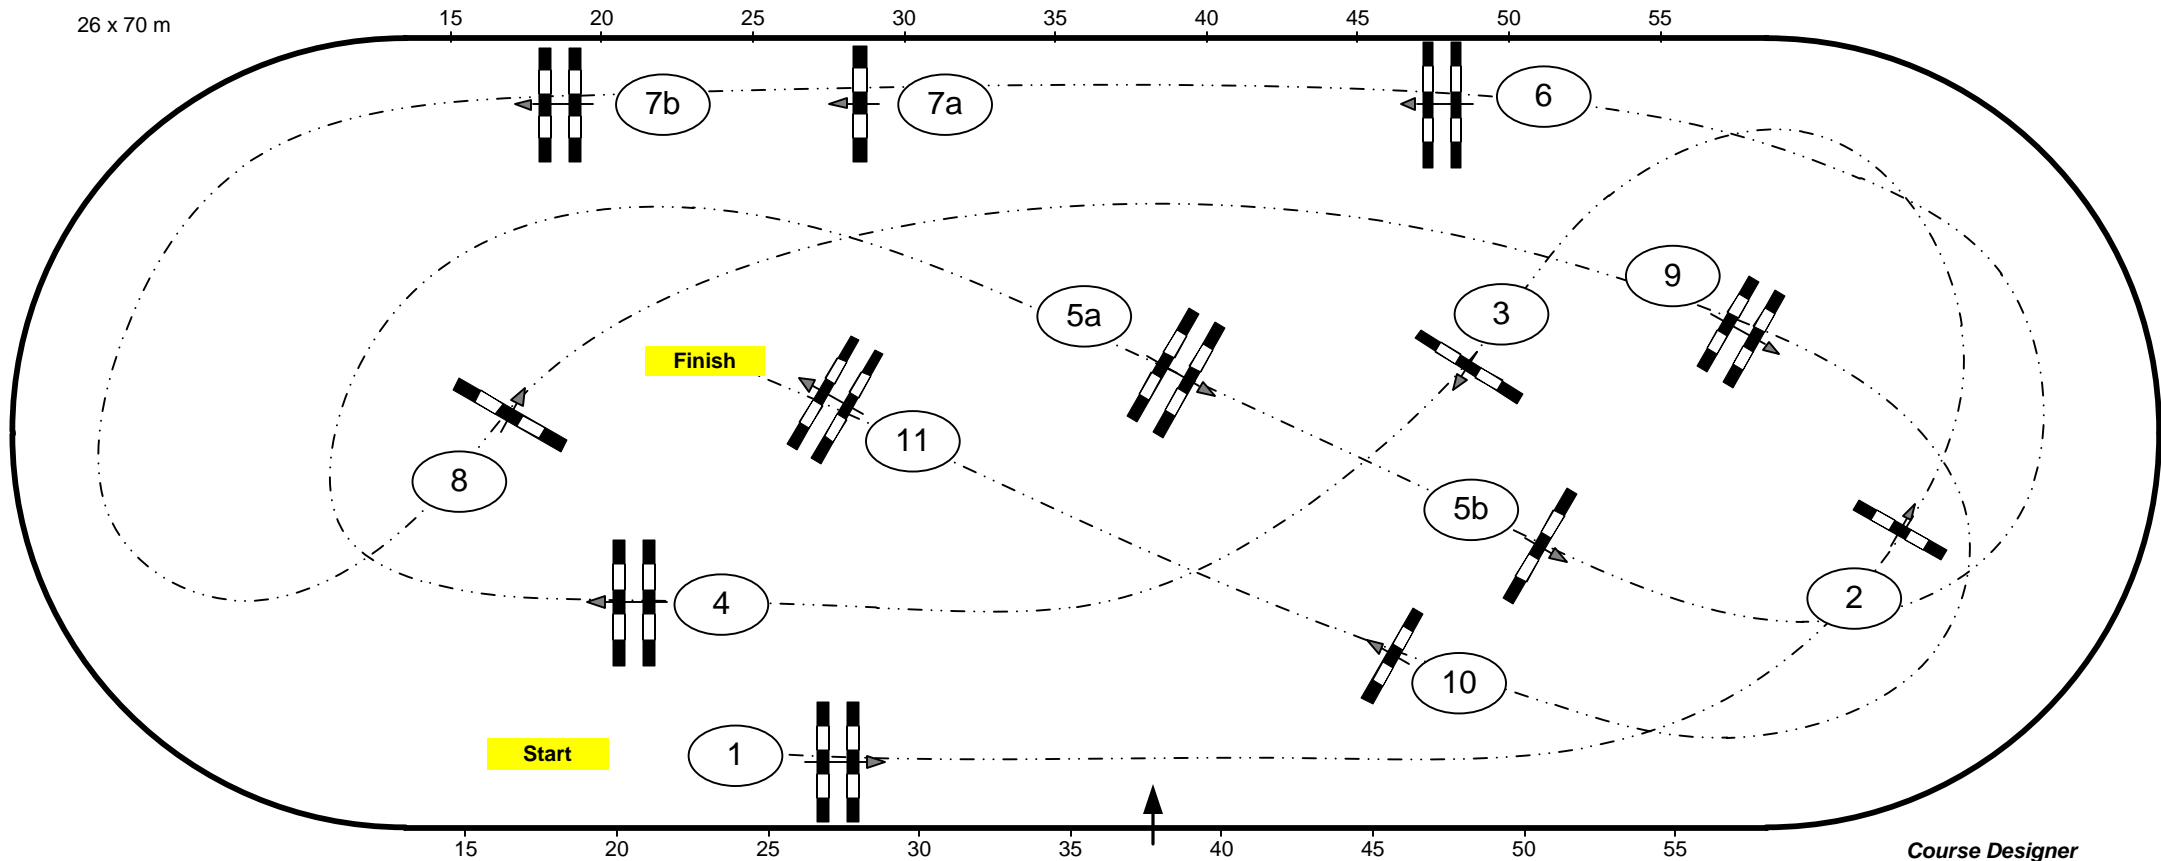

# CSI3\* / CSI1\*YH Neumünster 2023

**Class No.: 12 Youngster Tour**

**Competition against the clock**

Table: A  
National RG:  
FEI RG / Art. 238.2.1  
Height: 1,40/1,45 m

Speed: 350 m/min  
Length: 350 m  
Time allowed: 60 sec  
Time limit: 120 sec

Obstacles: 11  
Efforts: 13  
Penalty sec:  
Closed combination:

1st Jump-off: 0  
Length: 0 m  
Time allowed: 0 sec  
Time limit: 0 sec

26 x 70 m

*Course Designer  
Christian Wiegand (GER)  
Ralf Stehr (GER)*