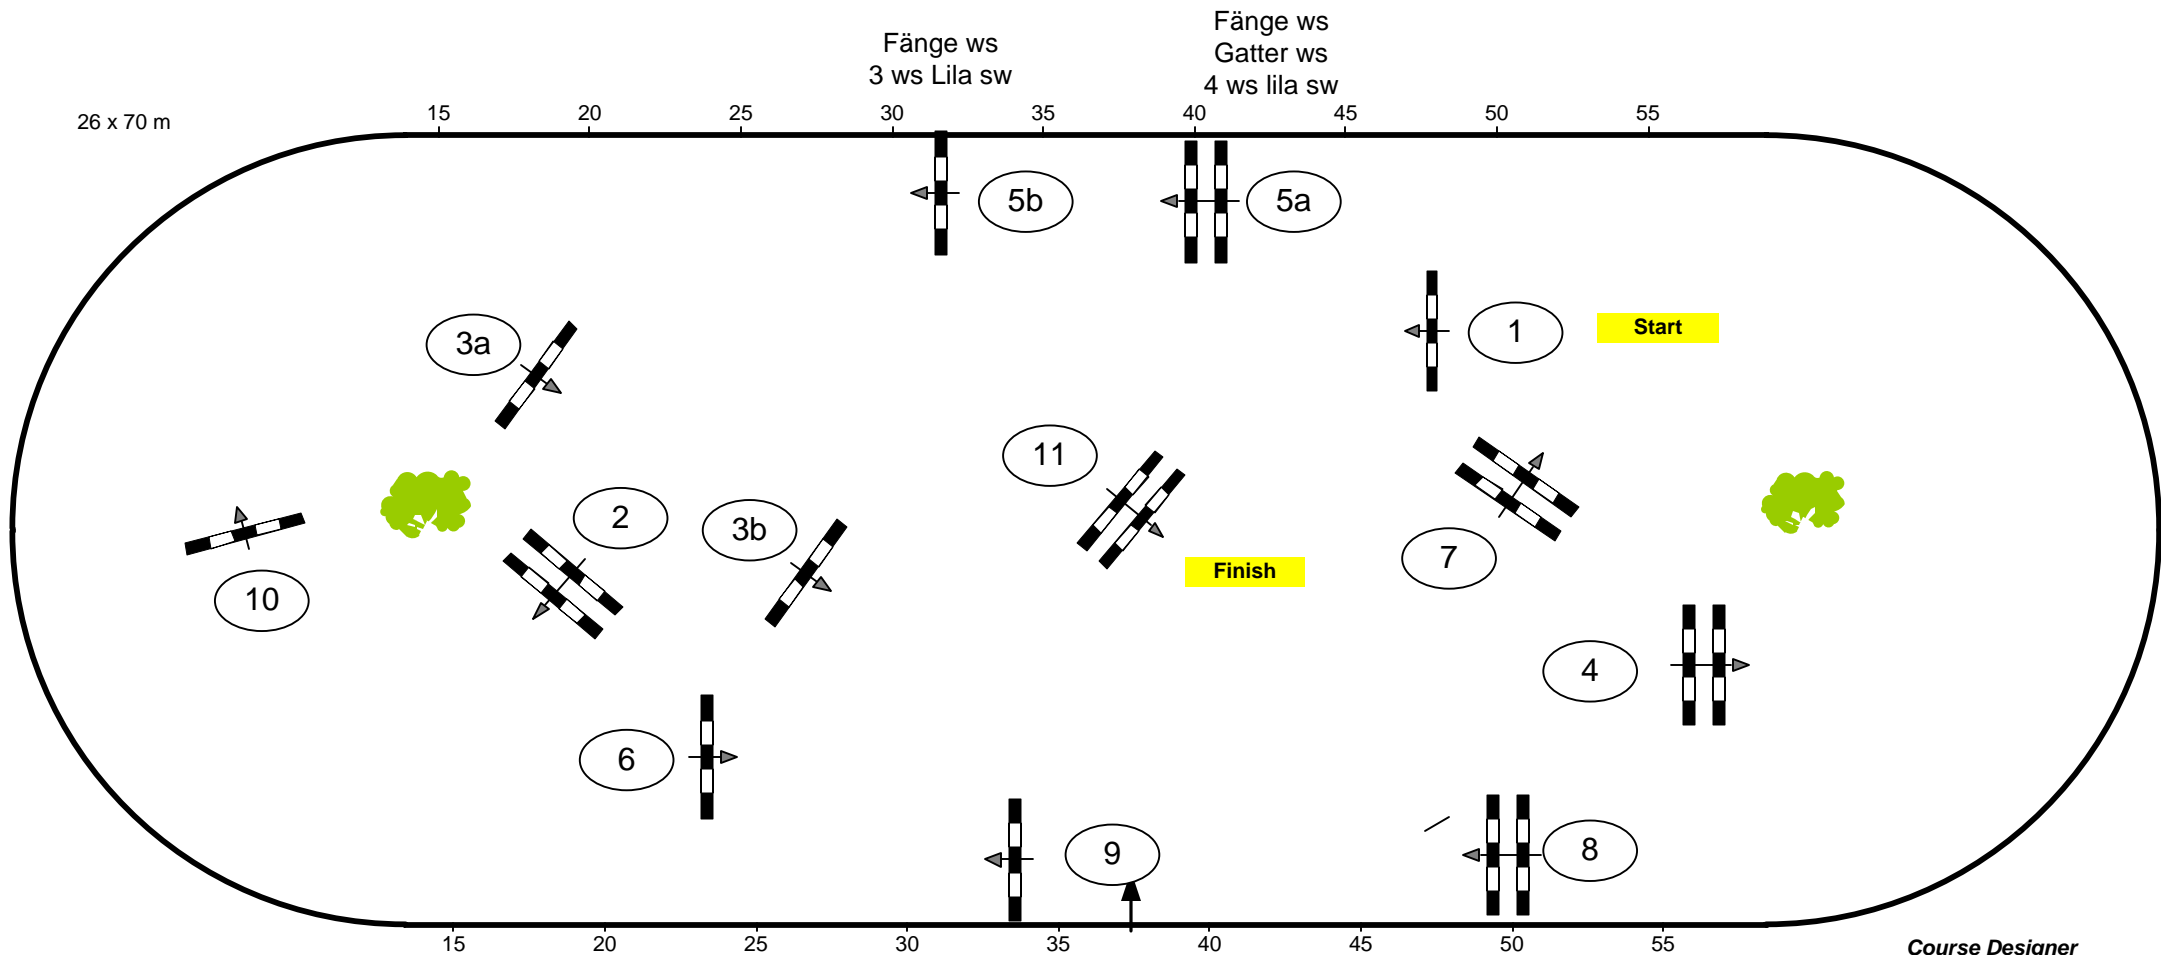

CSI3* / CSI1*YH Neumünster 2023

Class No.: 16

Nationale Springprüfung

Springprüfung S* FZ

Table: A
National RG: 501 A 1
FEI RG / Art.
Height: 1,40 m

Speed: 350 m/min
Length: 380 m
Time allowed: 66 sec
Time limit: 132 sec

Obstacles: 11
Efforts: 13
Penalty sec:
Closed combination:

1st Jump-off: 0
Length: 0 m
Time allowed: 0 sec
Time limit: 0 sec

Course Designer
Christian Wiegand (GER)
Ralf Stehr (GER)