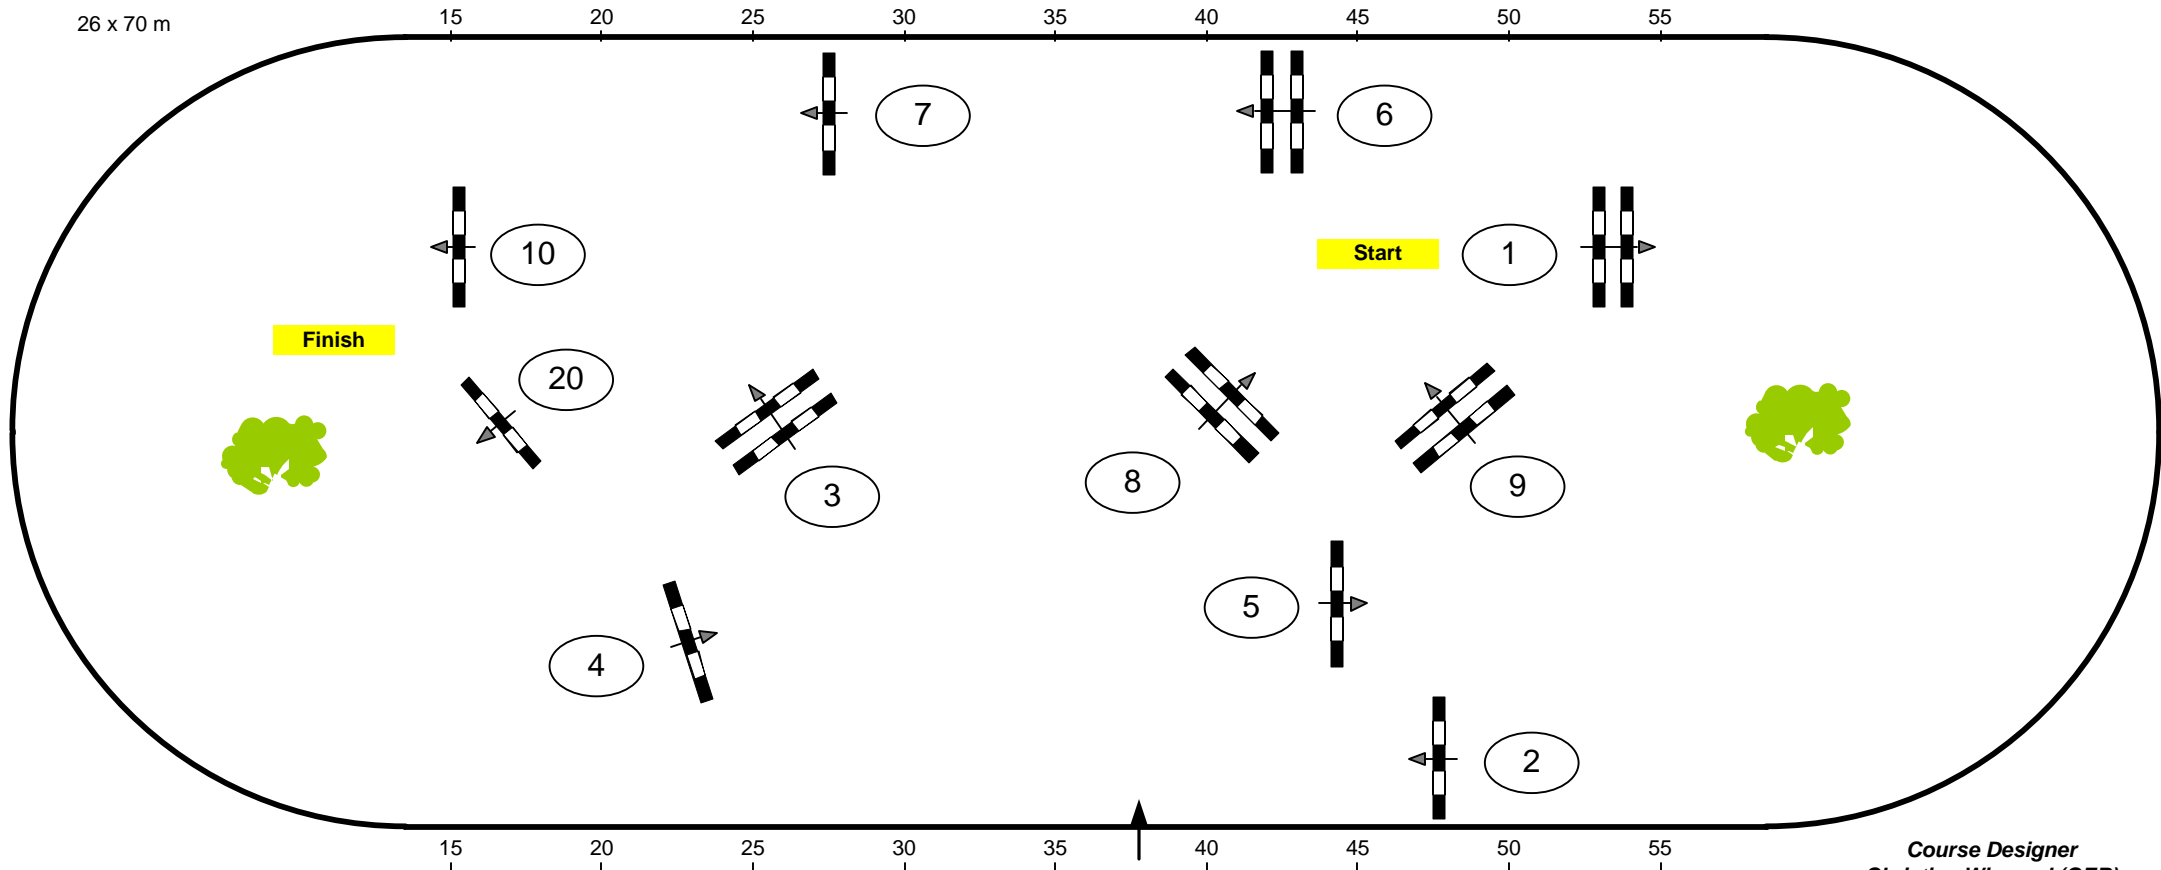

CSI3* / CSI1*YH Neumünster 2023

Class No.: 22

Nationale Springprüfung

Punkte-Springen Kl.S*

Table: A
National RG: 524
FEI RG / Art.
Height: 1,40 m

Speed: 350 m/min
Length: 355 m
Time allowed: 61 sec
Time limit: 122 sec

Obstacles: 10
Efforts: 10
Penalty sec:
Closed combination:

1st Jump-off: 0
Length: 0 m
Time allowed: 0 sec
Time limit: 0 sec

26 x 70 m

Course Designer
Christian Wiegand (GER)
Ralf Stehr (GER)