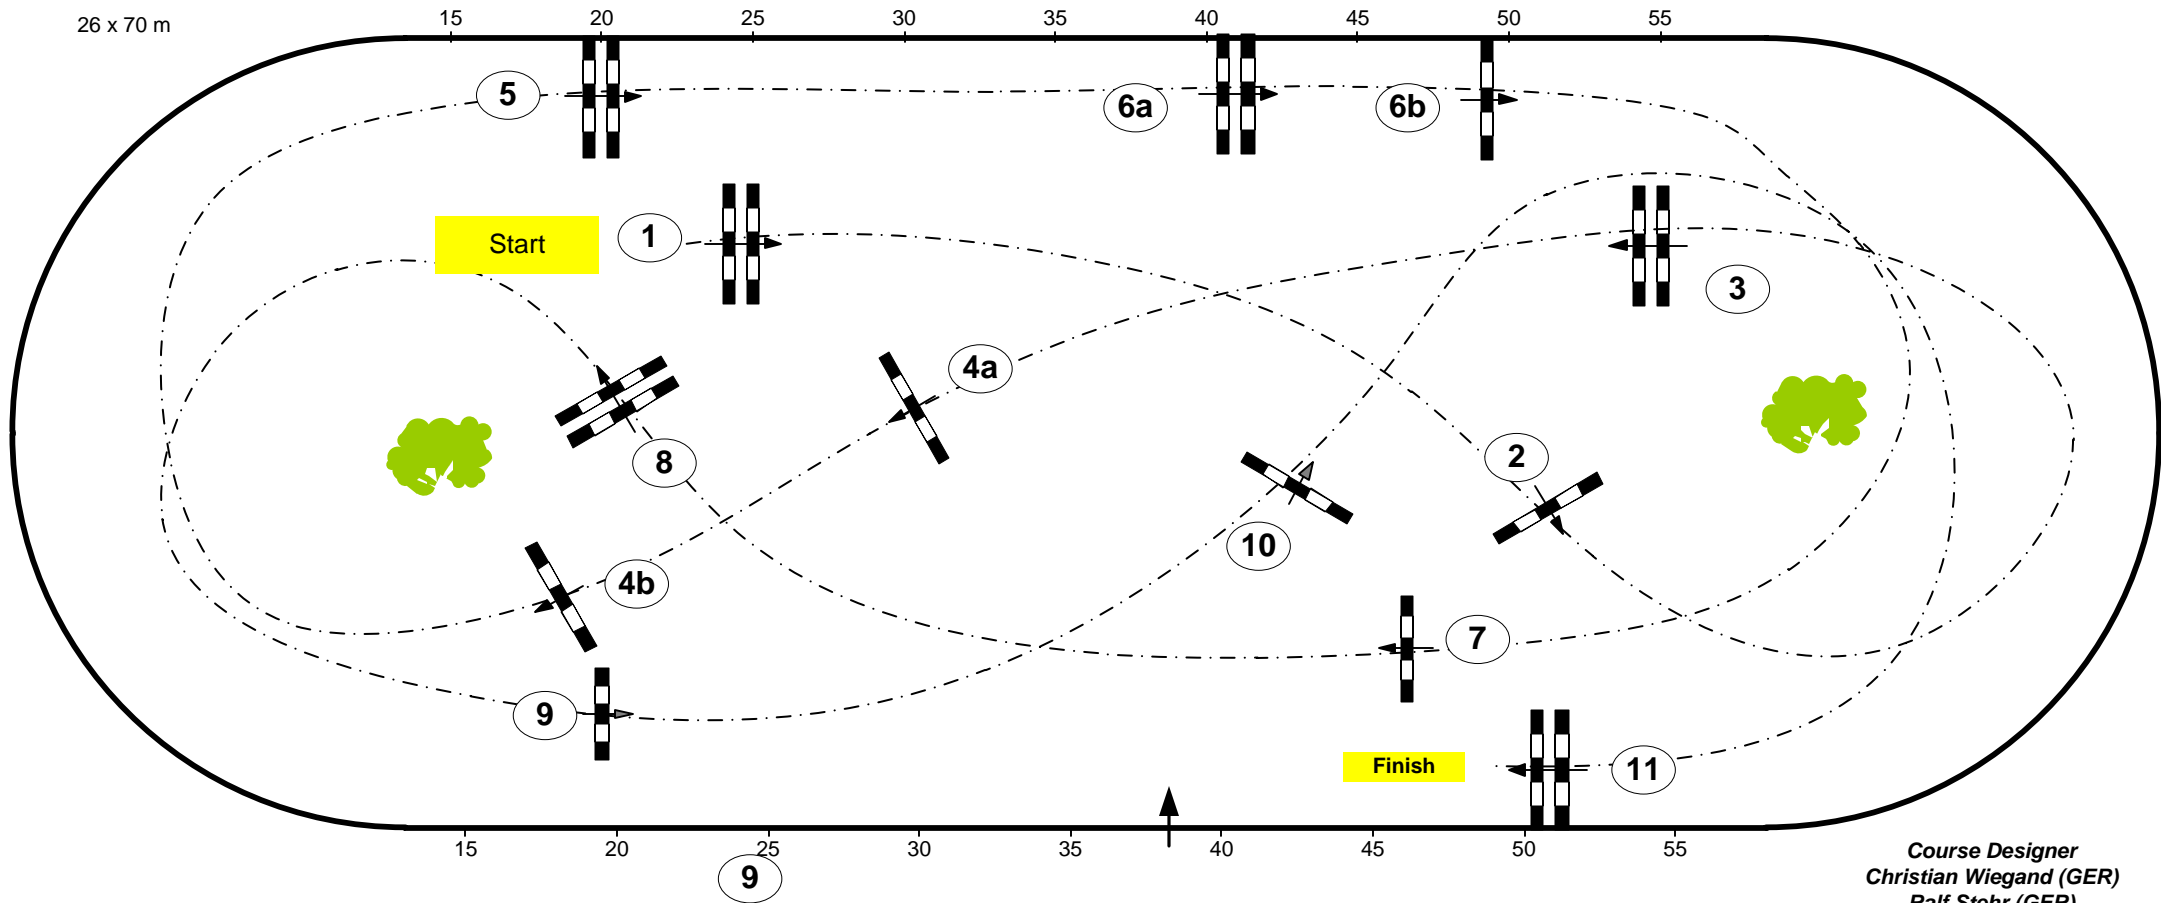

CSI3* / CSI1*YH Neumünster 2023

Class No.: 05

Opening Competition

Competition against the clock

Table: A
National RG:
FEI RG / Art. 238.2.1
Height: 1,45 m

Speed: 350 m/min
Length: 355 m
Time allowed: 61 sec
Time limit: 122 sec

Obstacles: 11
Efforts: 13
Penalty sec:
Closed combination:

1st Jump-off: 0
Length: 0 m
Time allowed: 0 sec
Time limit: 0 sec

26 x 70 m

Course Designer
Christian Wiegand (GER)
Ralf Stehr (GER)