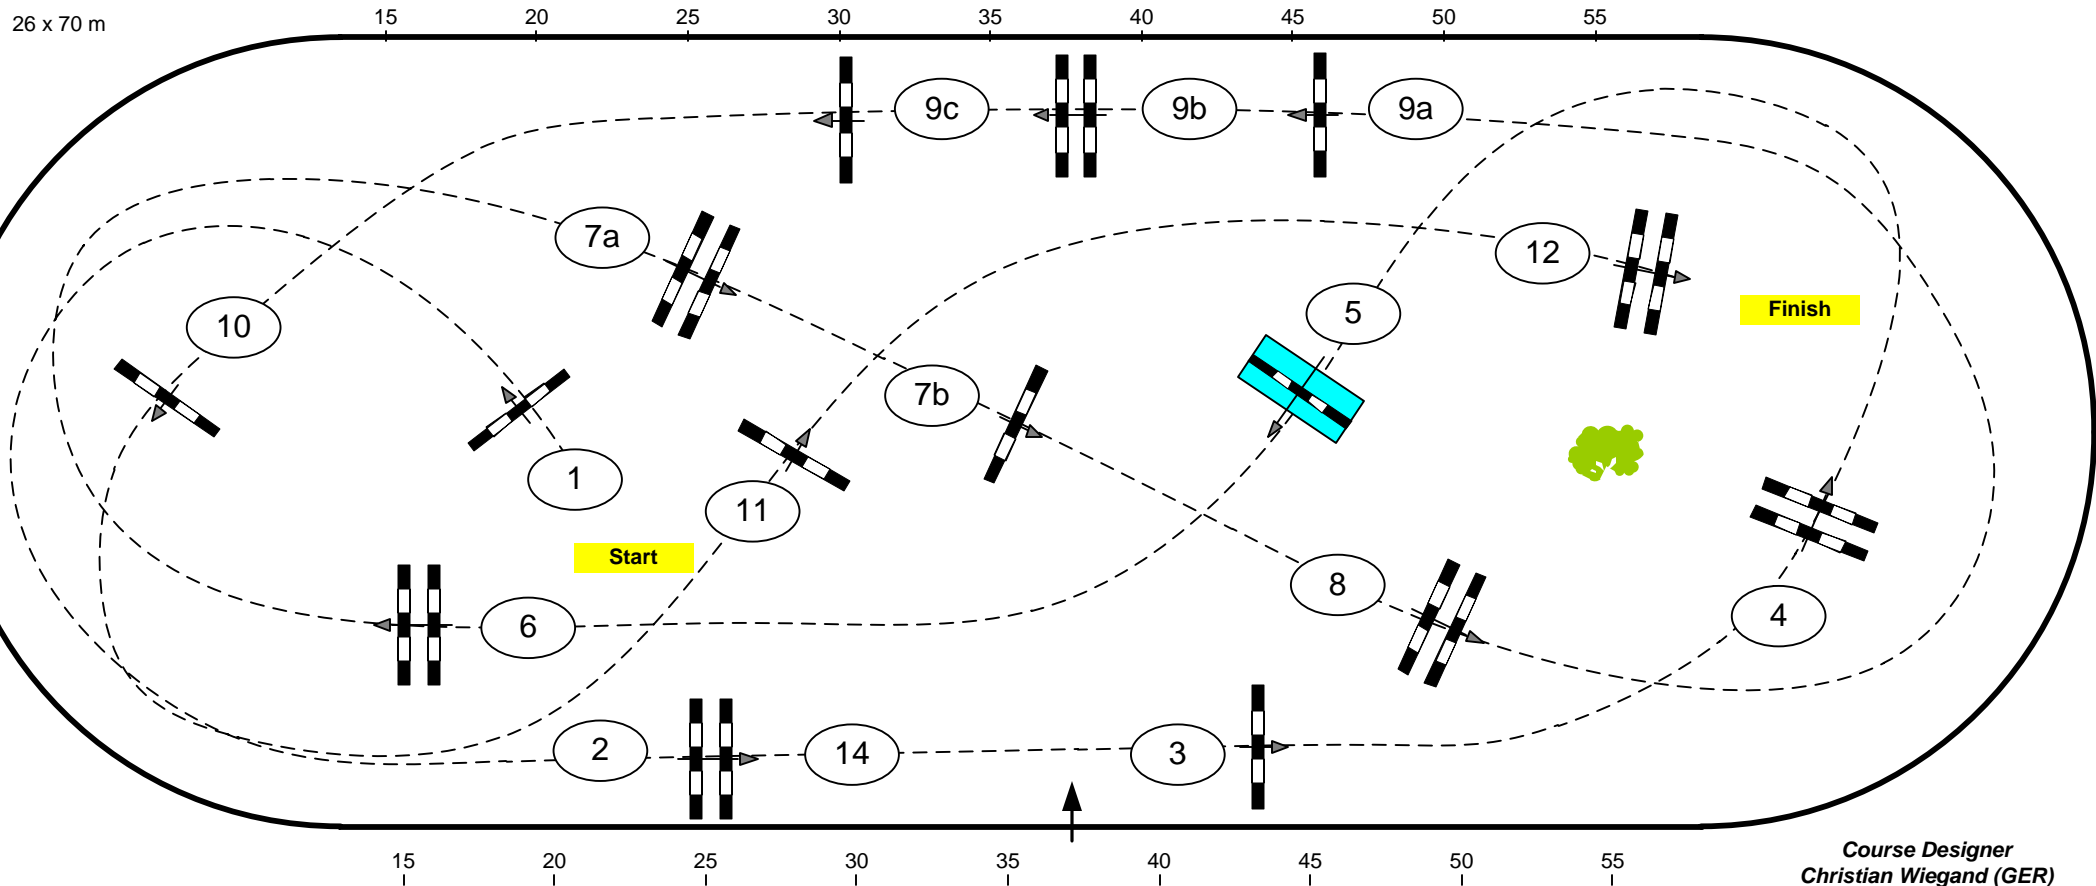

# CSI3\* / CSI1\*YH Neumünster 2023

**Class No.: 9**

**Preis der PSI**

**Competition with one jump-off**

Table: A  
National RG: 238.2.2  
FEI RG / Art.  
Height: 1,50 m

Speed: 350 m/min  
Length: 375 m  
Time allowed: 65 sec  
Time limit: 130 sec

Obstacles: 12  
Efforts: 15  
Penalty sec:  
Closed combination:

1st Jump-off: 5,6,7b,9b,9c,11,12,14  
Length: 280 m  
Time allowed: 48 sec  
Time limit: 96 sec

Course Designer  
Christian Wiegand (GER)  
Ralf Stehr (GER)