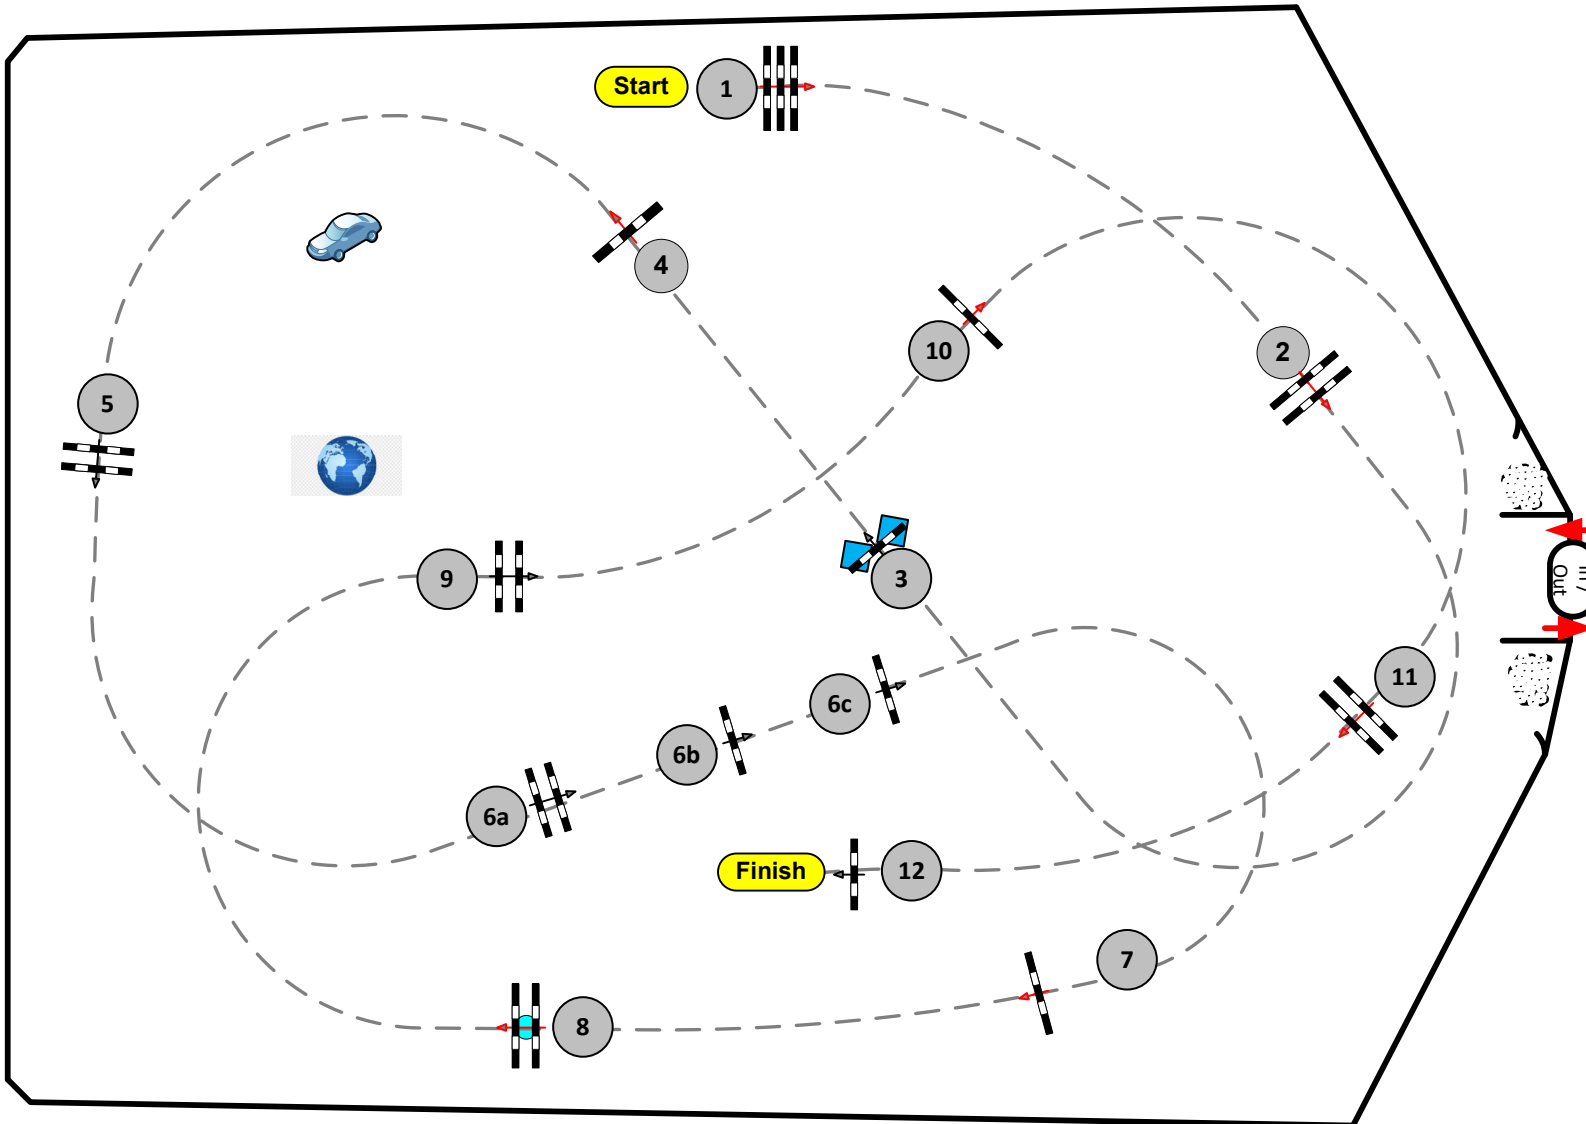

Table: A
National RG:
FEI RG / Art. 238.2.1a
Height: 1,45 m

Speed: 375 m/min
Length: 490 m
Time allowed: 79 sec
Time limit: 158 sec

Obstacles: 12
Efforts: 14

Course Design:

Klaus-W. Holle
Olaf Herrmann