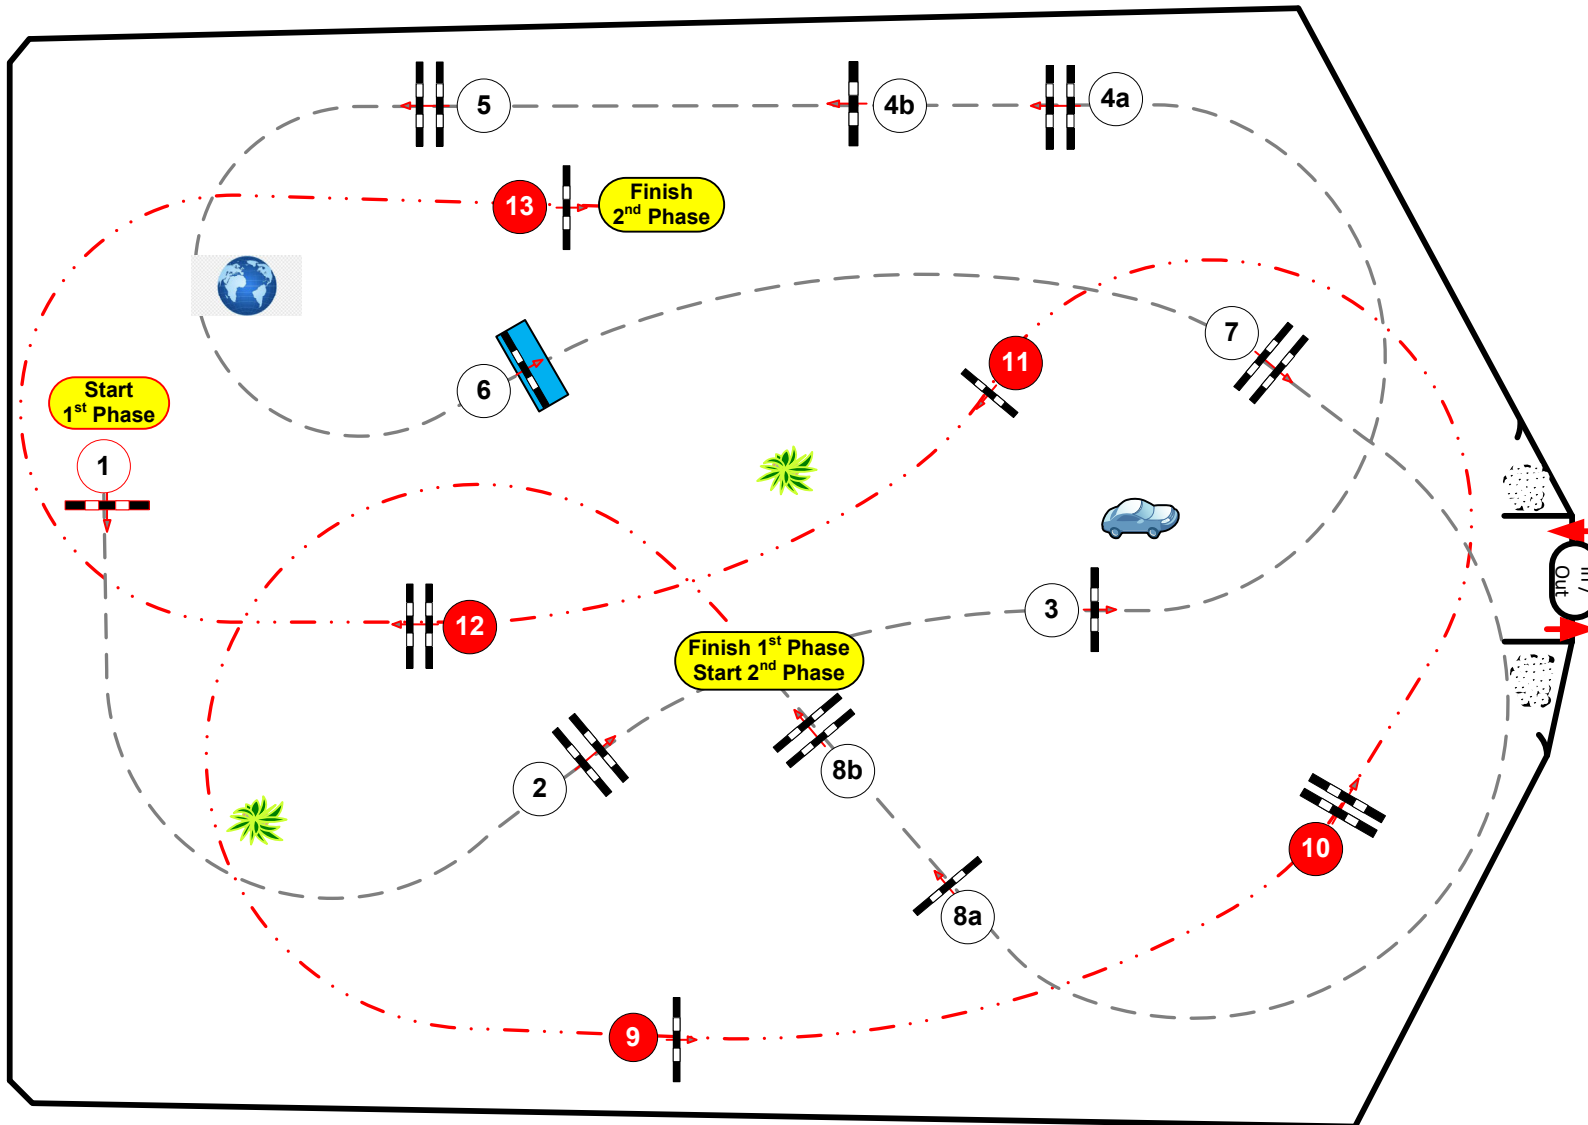

CSI4* Horses&Dreams meets Portugal 2024

Horses & Dreams
meets Portugal
24. - 28. April '24
Hagen a. T. W. | Hof Kasselmann

Class No.: 14 CSI 2* Preis der Etalon Equine Genetic Einlaufspringen
Competition in two Phases Wednesday, 24th of April 2024

Table: A
National RG:
FEI RG / Art. 274.1.5.3
Height: 1,35 m

Speed: 350 m/min
Length: 330 m
Time allowed: 57 sec
Time limit: 114 sec

Obstacles: 11
Efforts: 13

2nd Phase:
9-14
Length: 285 m
Time allowed: 49 sec
Time limit: 98 sec

Course Design:

Klaus-W. Holle
Olaf Herrmann