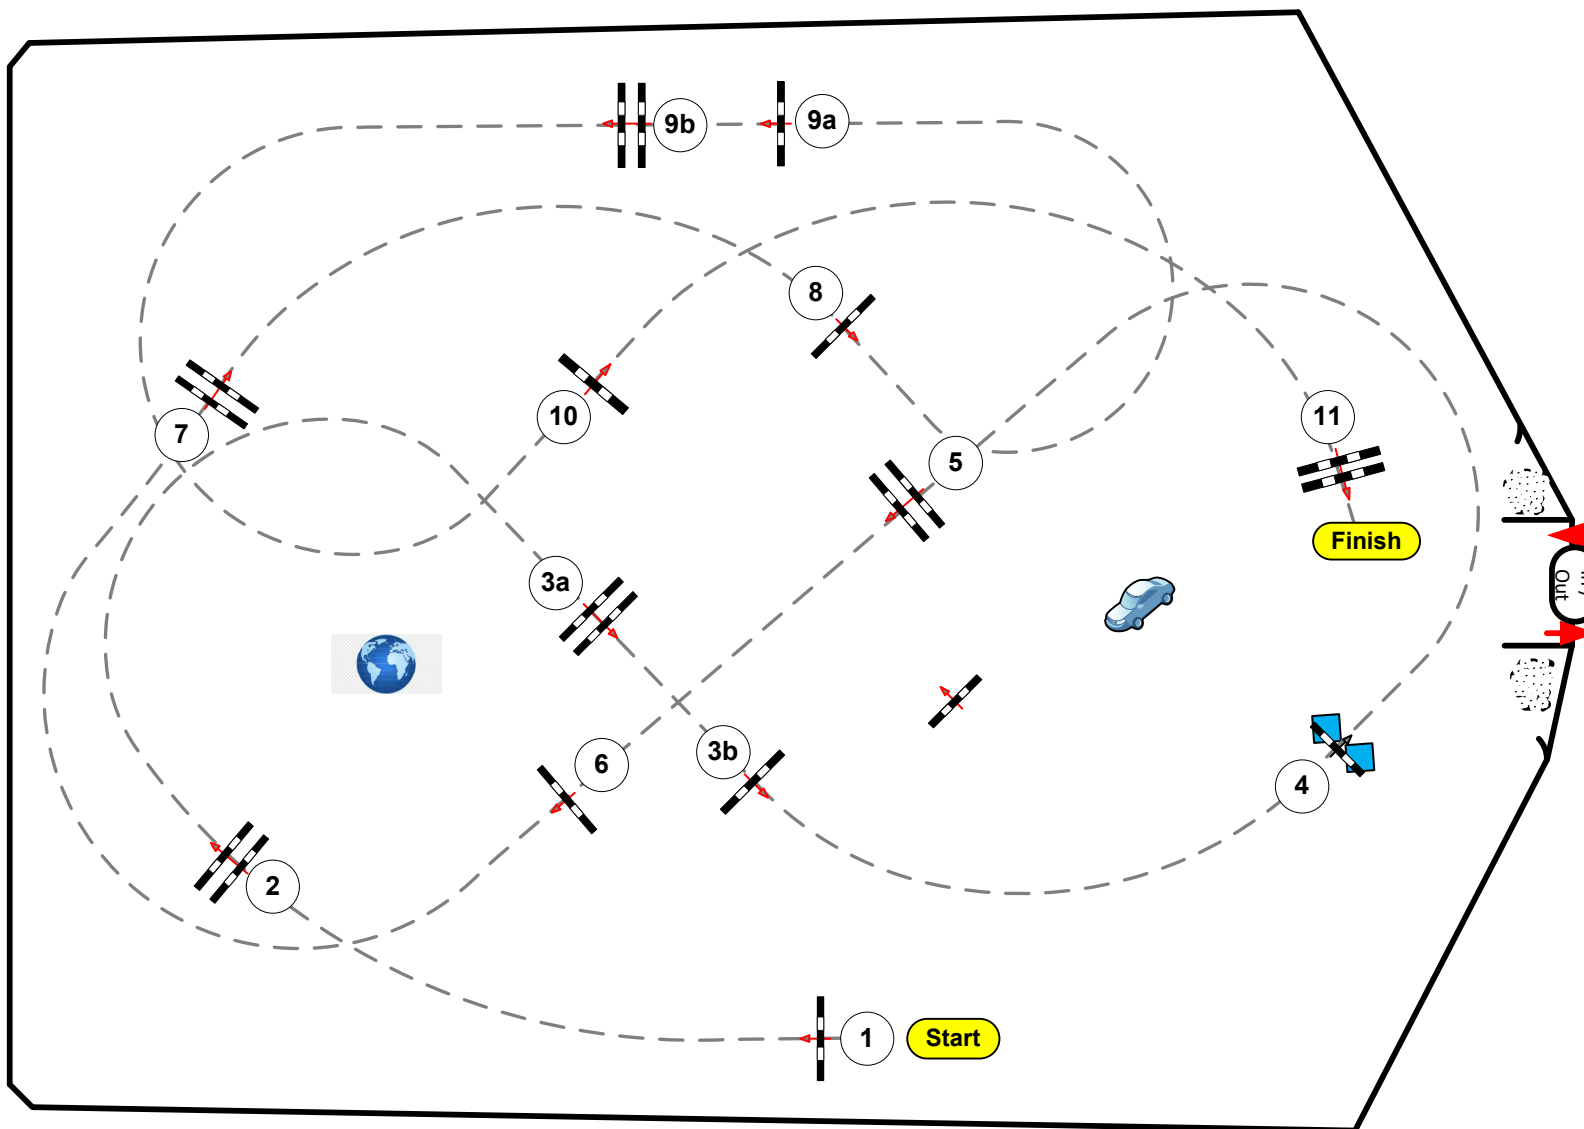

Class No.: 15

CSI2\* Preis der Reitsportmarke Covalliero  
Competition against the clock

Thursday, 25<sup>th</sup> of April 2024

Table: A  
National RG:  
FEI RG / Art. 238.2.1a  
Height: 1,40 m

Speed: 350 m/min

Length: 460 m  
Time allowed: 79 sec  
Time limit: 158 sec

Obstacles: 11  
Efforts: 13

Course Design:  
  
Klaus-W. Holle  
Olaf Herrmann