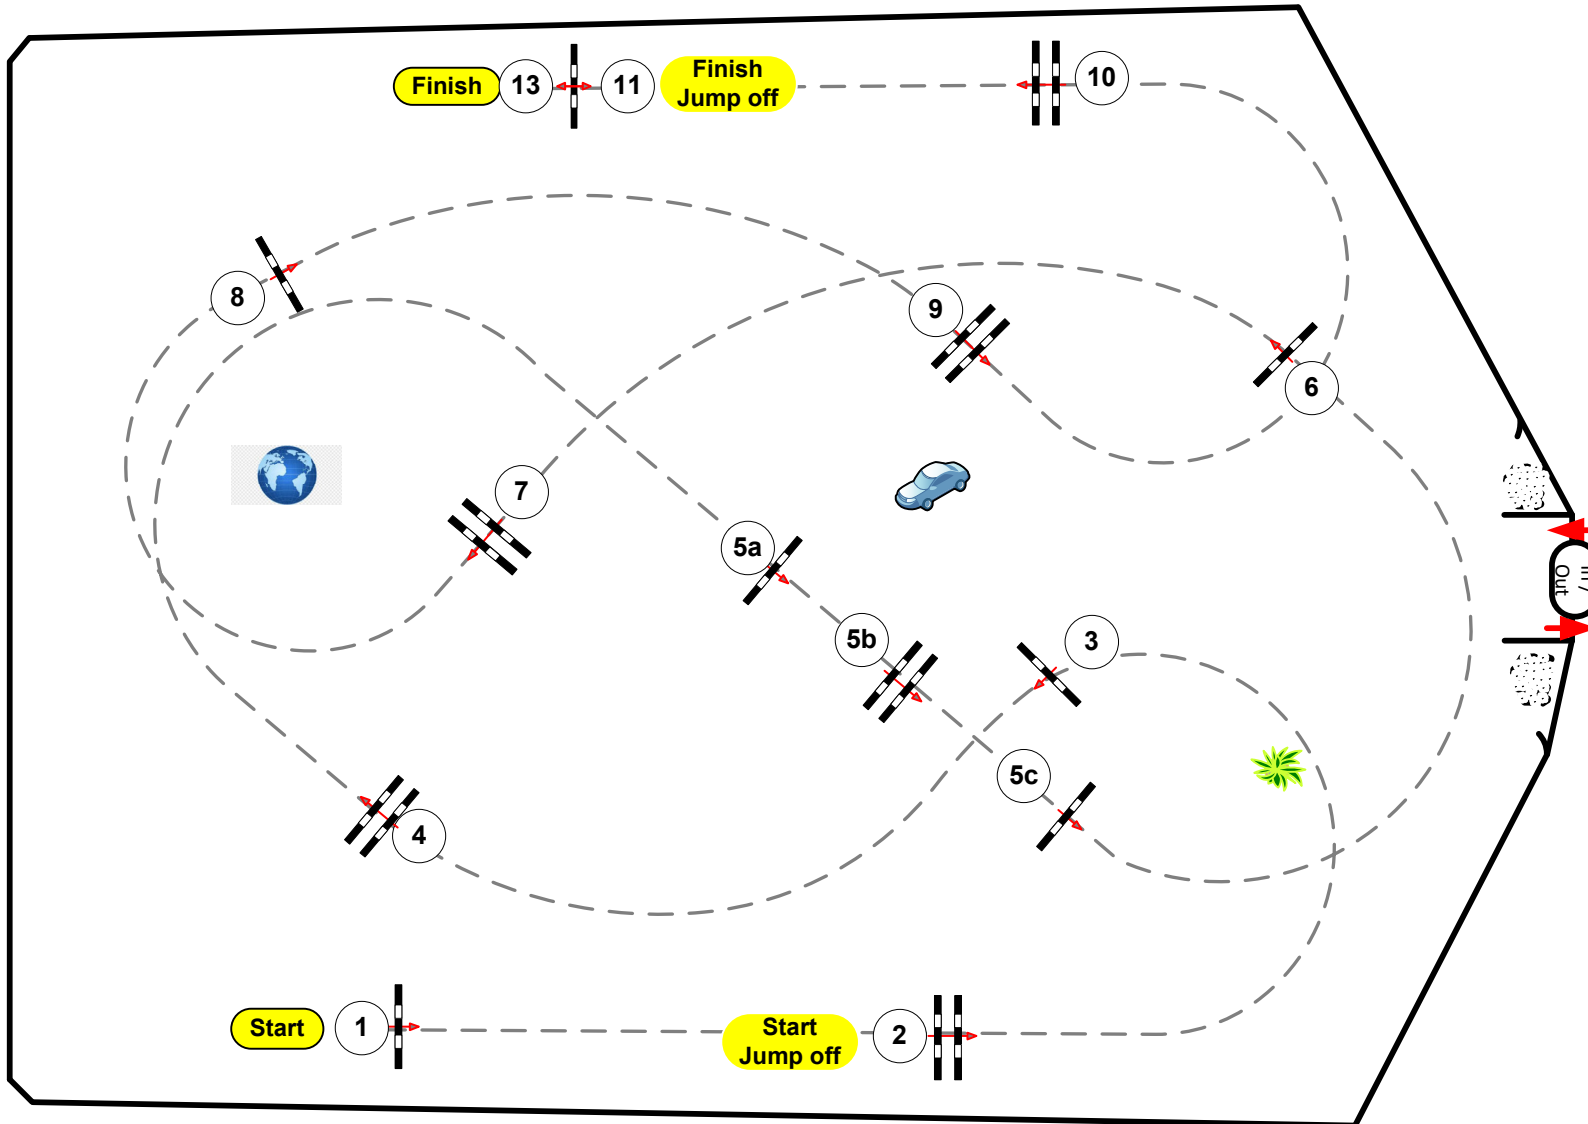

Class No.: 21      CSI 1\* Finale Preis der MIAVIT GmbH  
Competition with one jump-off      Saturday, 27<sup>th</sup> of April 2024

Table: A  
National RG:  
FEI RG / Art. 238.2.2  
Height: 1,25 m

Speed: 350 m/min  
Length: 470 m  
Time allowed: 81 sec  
Time limit: 162 sec

Obstacles: 11  
Efforts: 14

1st Jump-off:  
**2-3-4-5ab-6-7-13**  
Length: 320 m  
Time allowed: 55 sec  
Time limit: 110 sec