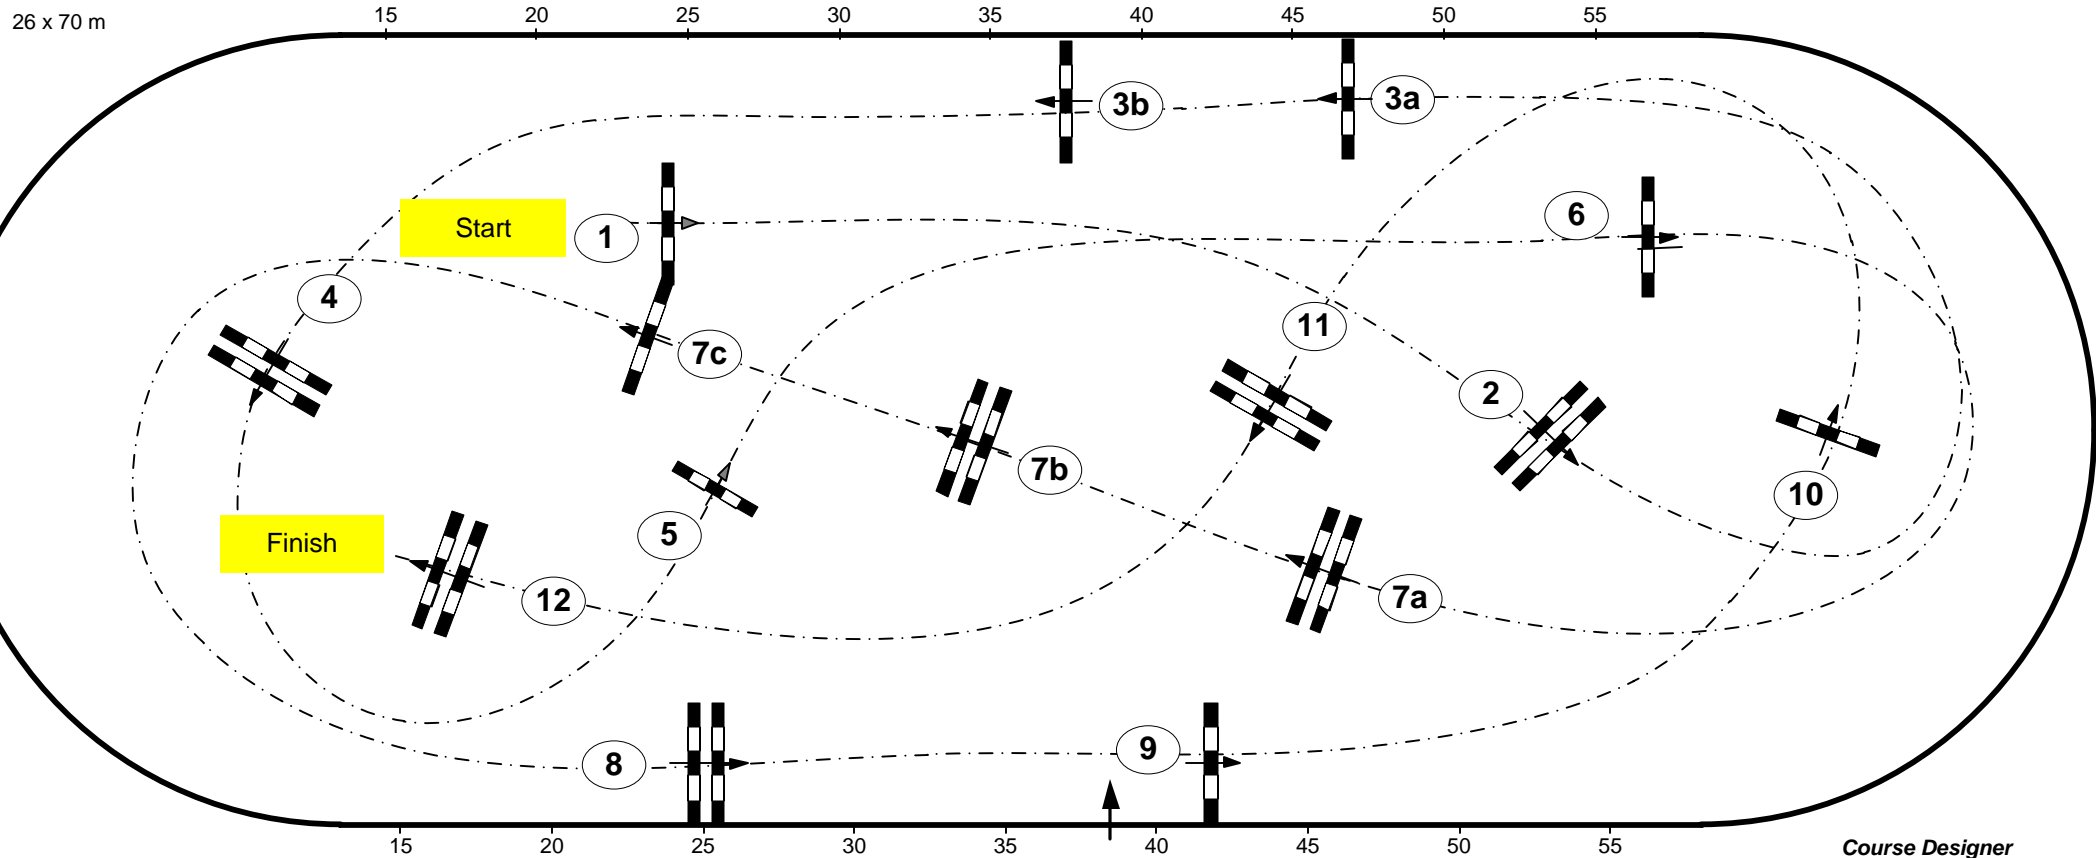

CSI3* / CSI1*YH Neumünster 2024

Class No.: 10

Grand Prix

Competition over two rounds

Table: A
National RG:
FEI RG / Art. 273.4.3
Height: 1,55 m

Speed: 350 m/min
Length: 380 m
Time allowed: 66 sec
Time limit: 132 sec

Obstacles: 12
Efforts: 15
Penalty sec:
Closed combination:

second round: 2,3a,4,5,7b,7c,8,10
Length: 270 m
Time allowed: 47 sec
Time limit: 94 sec

Course Designer
Christian Wiegand (GER)
Ralf Stehr (GER)