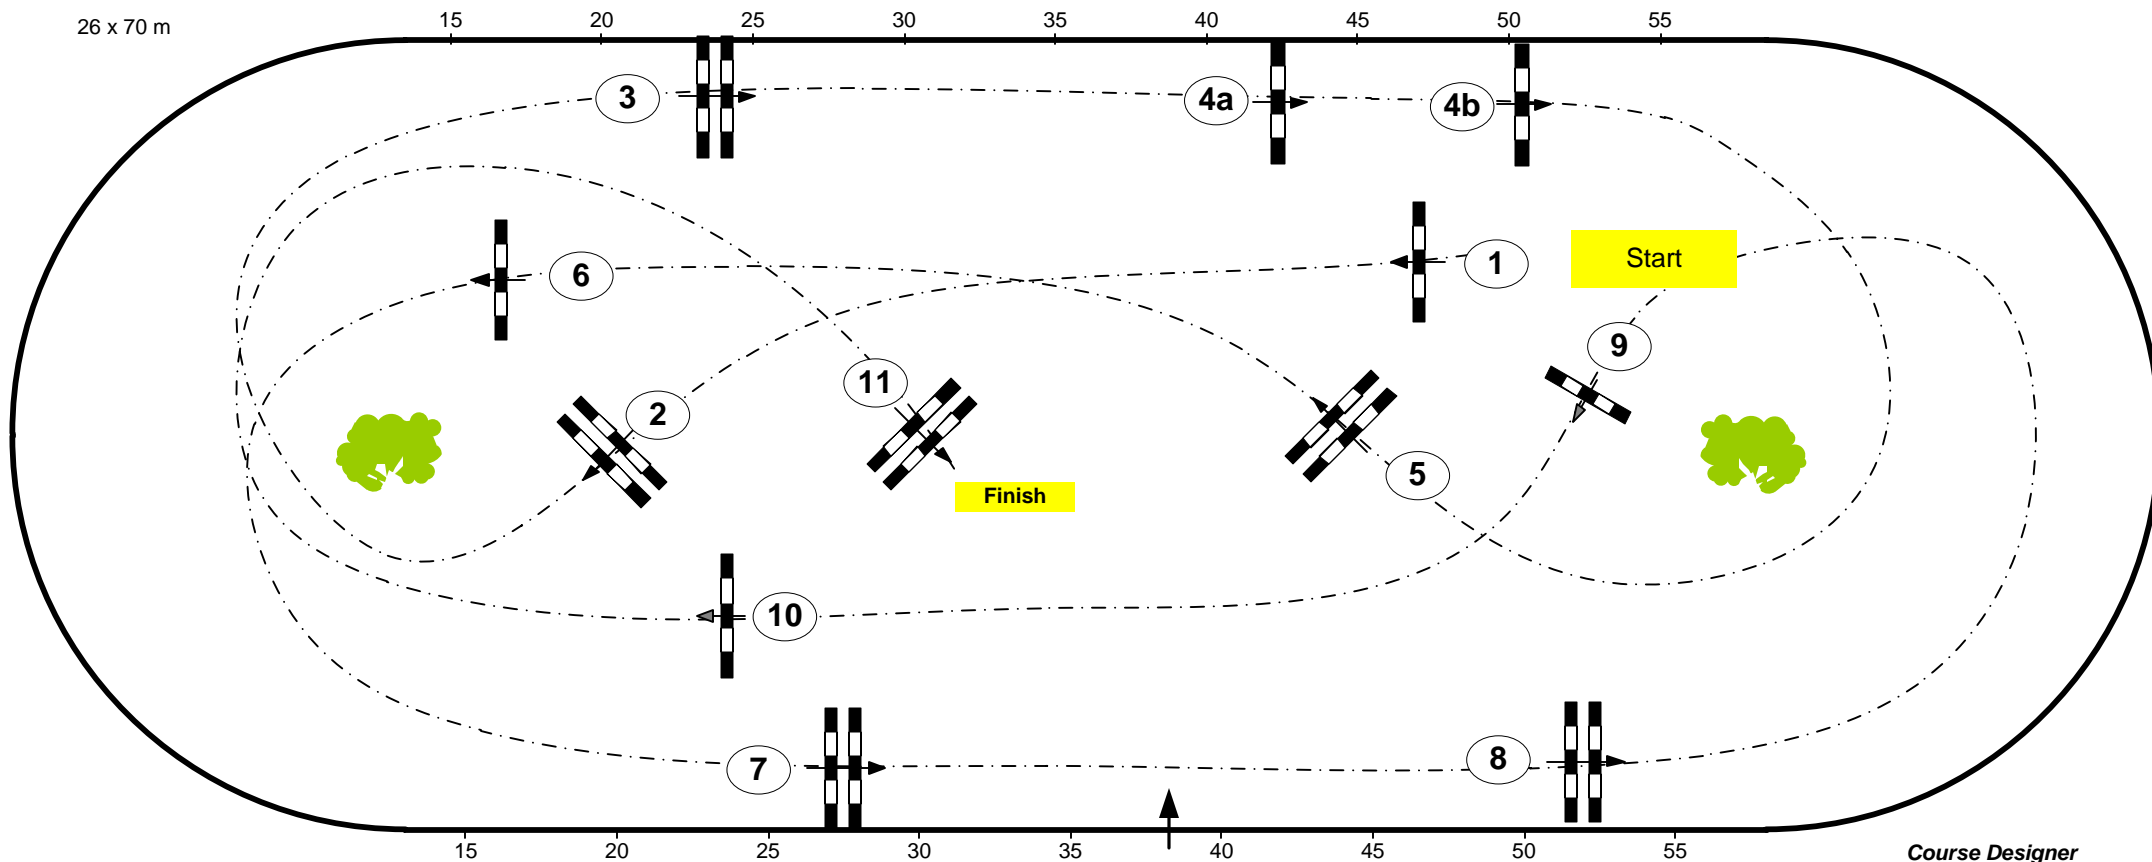

# CSI3\* / CSI1\*YH Neumünster 2024

**Class No.: 11**     **Youngster Tour**

**Competition against the clock**

Table: A  
National RG:  
FEI RG / Art. 238.2.1  
Height: 1,35/1,40 m

Speed: 350 m/min  
Length: 355 m  
Time allowed: 61 sec  
Time limit: 122 sec

Obstacles: 11  
Efforts: 12  
Penalty sec:  
Closed combination:

1st Jump-off: 0  
Length: 0 m  
Time allowed: 0 sec  
Time limit: 0 sec

26 x 70 m

*Course Designer  
Christian Wiegand (GER)  
Ralf Stehr (GER)*