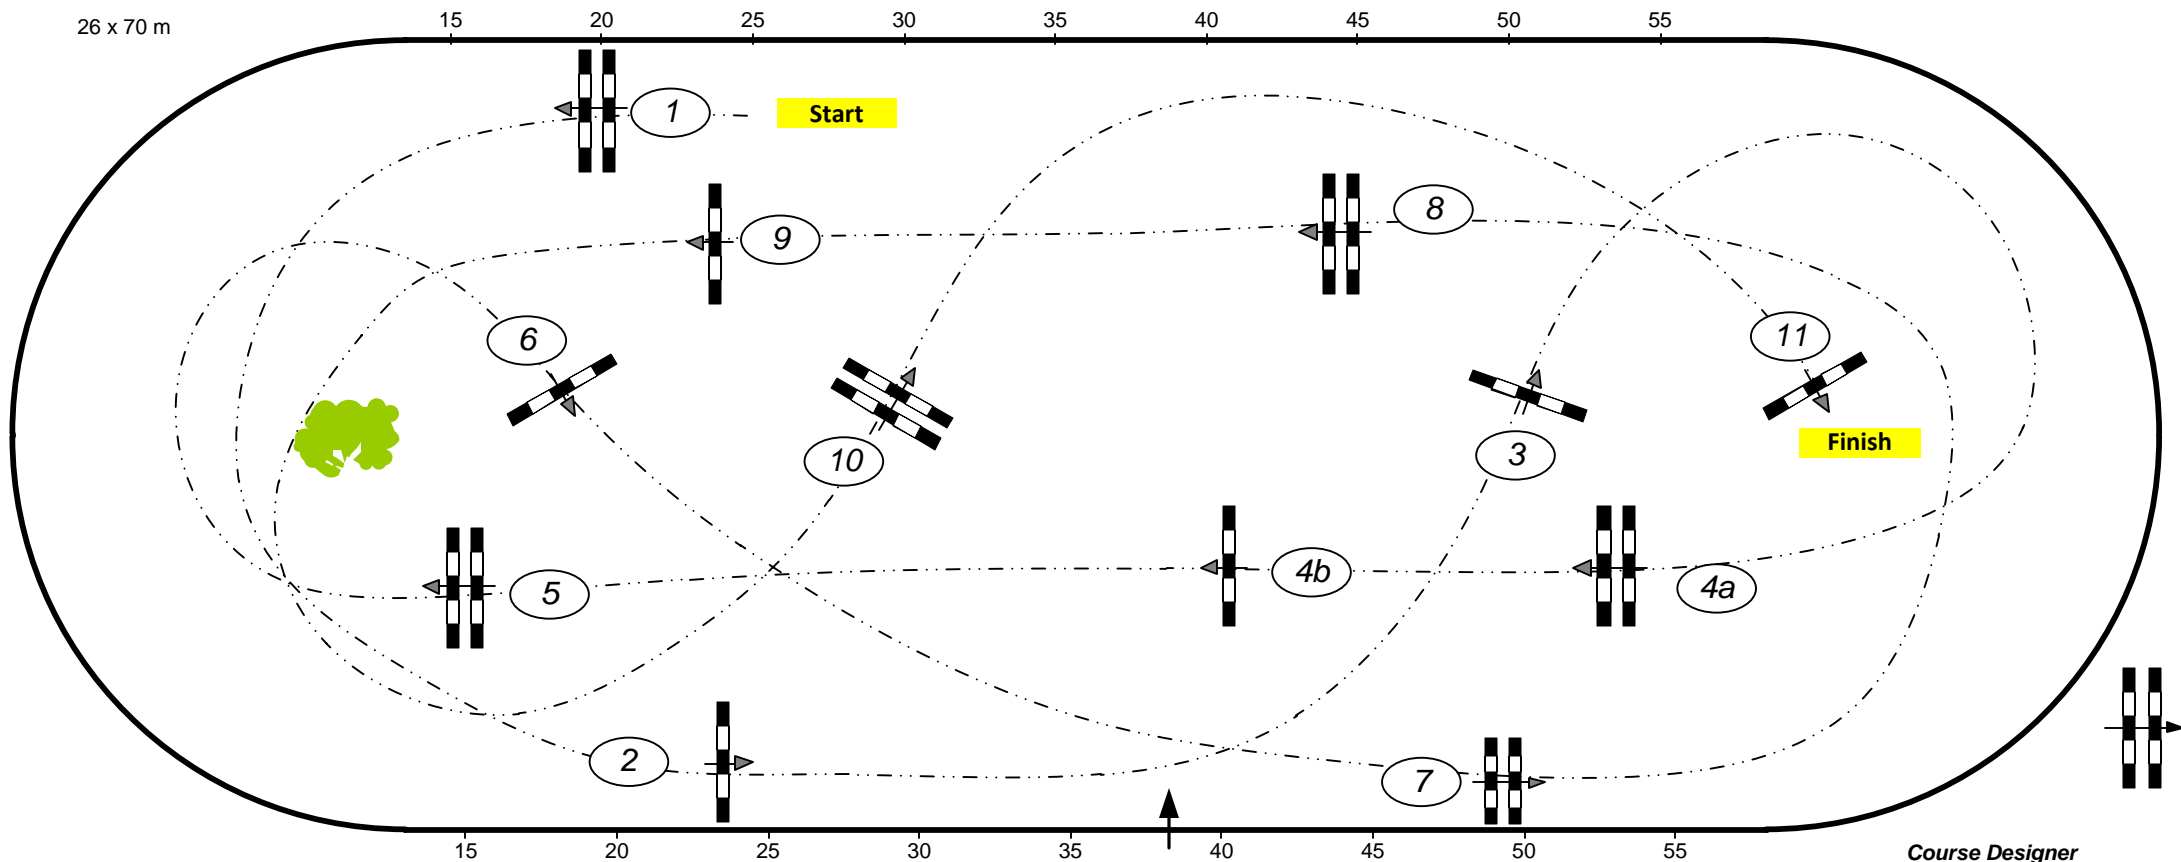

CSI3* / CSI1*YH Neumünster 2024

Class No.: 12 Youngster Tour

Competition against the clock

Table: A
National RG:
FEI RG / Art. 238.2.1
Height: 1,35/1,40 m

Speed: 350 m/min
Length: 355 m
Time allowed: 61 sec
Time limit: 122 sec

Obstacles: 11
Efforts: 12
Penalty sec:
Closed combination:

1st Jump-off: 0
Length: 0 m
Time allowed: 0 sec
Time limit: 0 sec

26 x 70 m

Course Designer
Christian Wiegand (GER)
Ralf Stehr (GER)