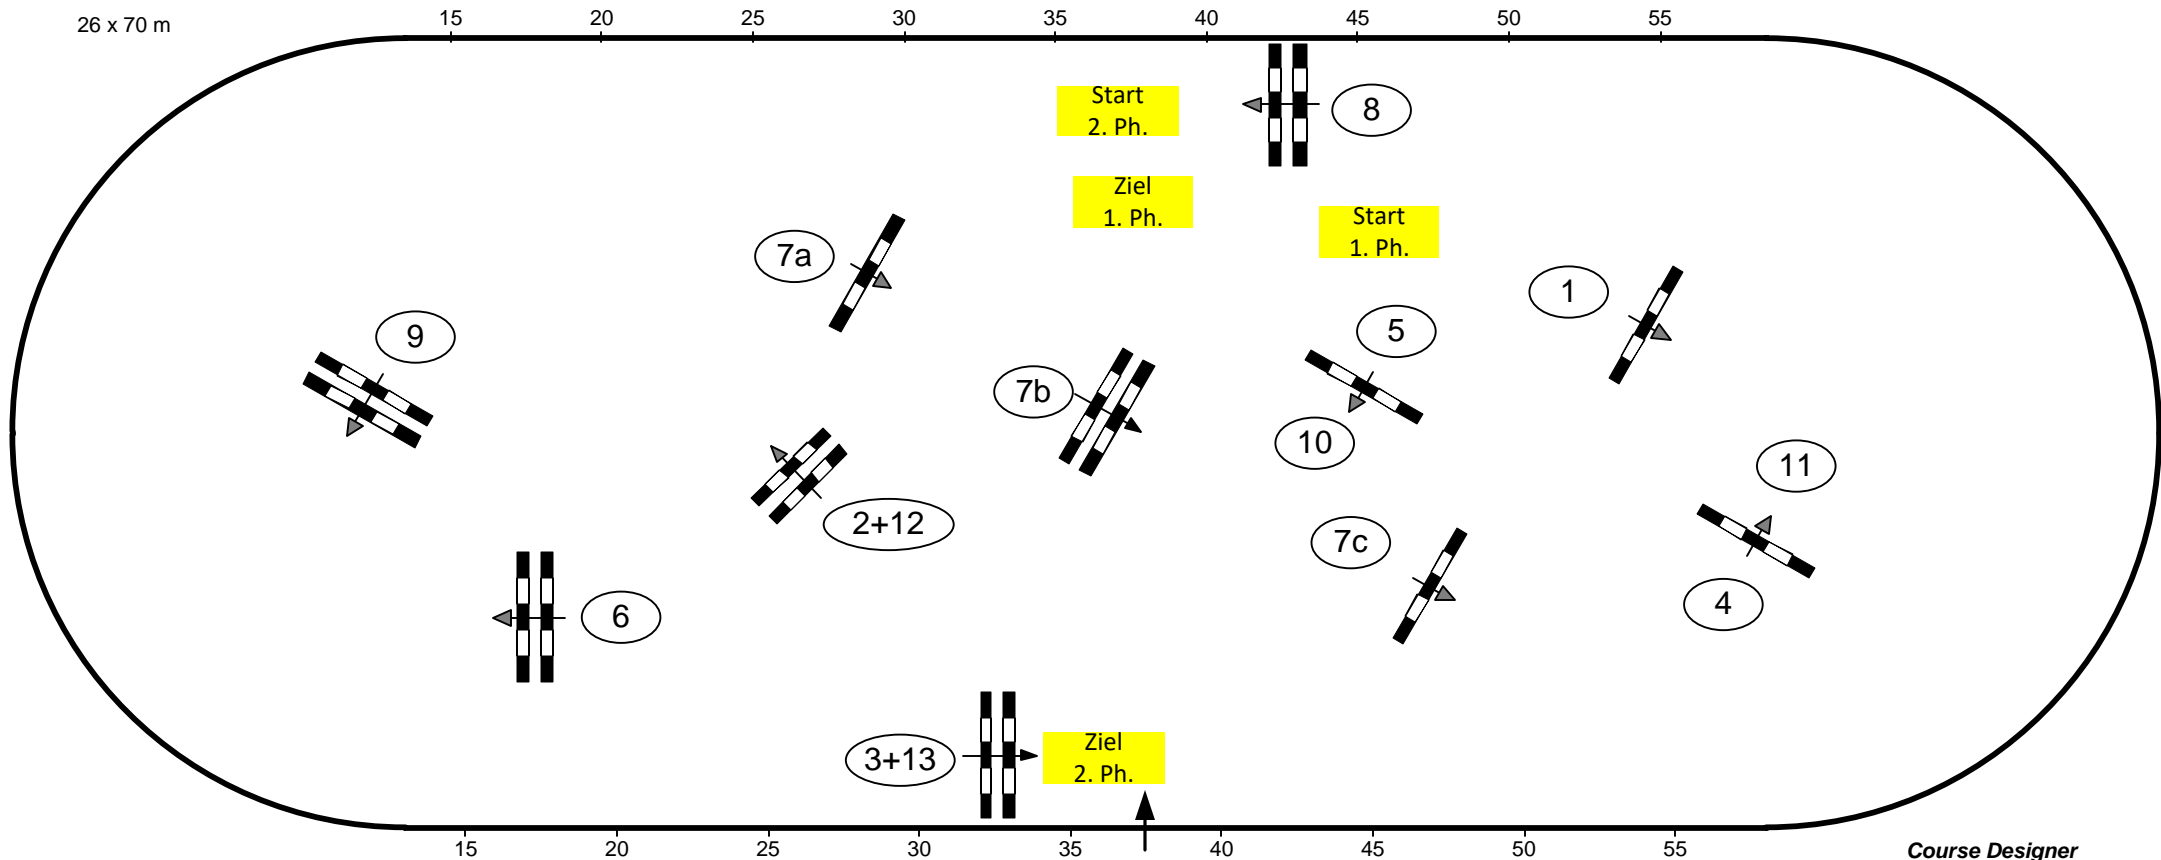

CSI3* / CSI1*YH Neumünster 2024

Class No.: 13 **Youngster Tour**

Competition in two Phases

Table: A
National RG:
FEI RG / Art. 274.1.5.3
Height: 1,40/1,45 m

Speed: 350 m/min
Length: 330 m
Time allowed: 57 sec
Time limit: 114 sec

Obstacles: 8
Efforts: 10
Penalty sec:
Closed combination:

1st Jump-off: 9 - 13
Length: 200 m
Time allowed: 35 sec
Time limit: 70 sec

26 x 70 m

Course Designer
Christian Wiegand (GER)
Ralf Stehr (GER)