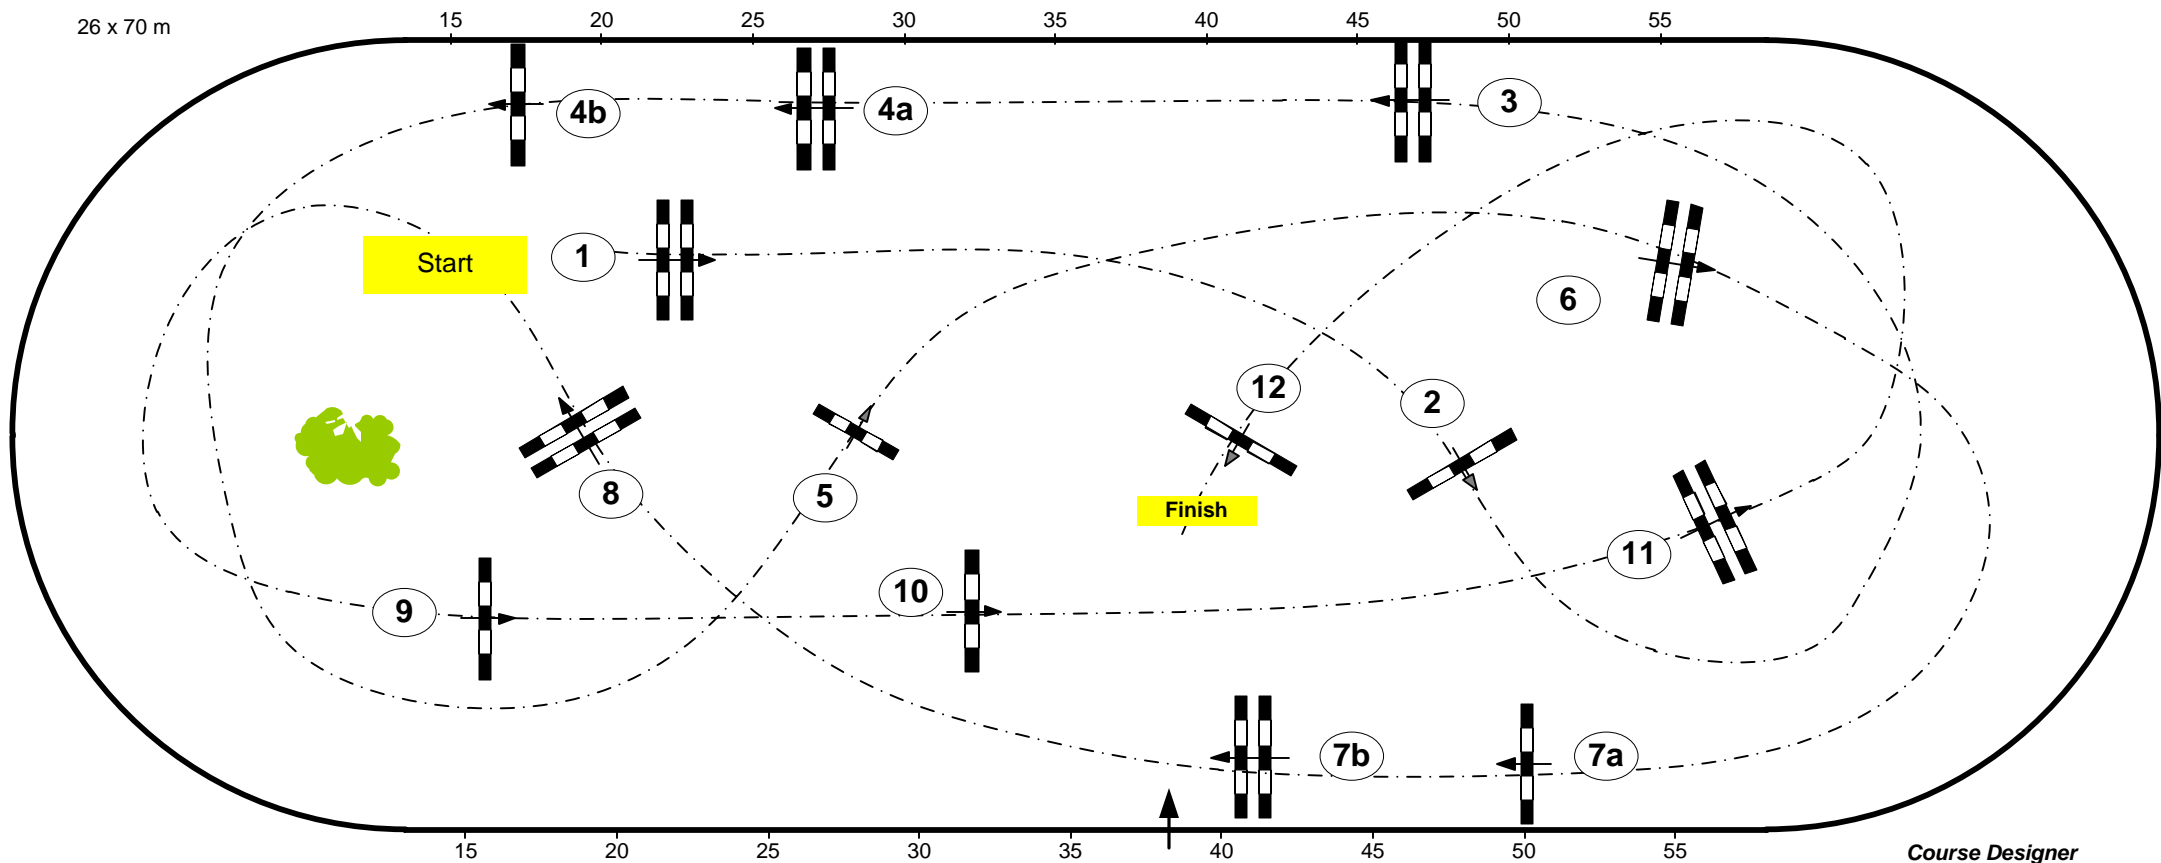

CSI3* / CSI1*YH Neumünster 2024

Class No.: 06 Big Tour

Competition against the clock

Table: A
National RG:
FEI RG / Art. 238.2.1
Height: 1,50 m

Speed: 350 m/min
Length: 355 m
Time allowed: 61 sec
Time limit: 122 sec

Obstacles: 12
Efforts: 14
Penalty sec:
Closed combination:

1st Jump-off: 0
Length: 0 m
Time allowed: 0 sec
Time limit: 0 sec

26 x 70 m

*Course Designer
Christian Wiegand (GER)
Ralf Stehr (GER)*