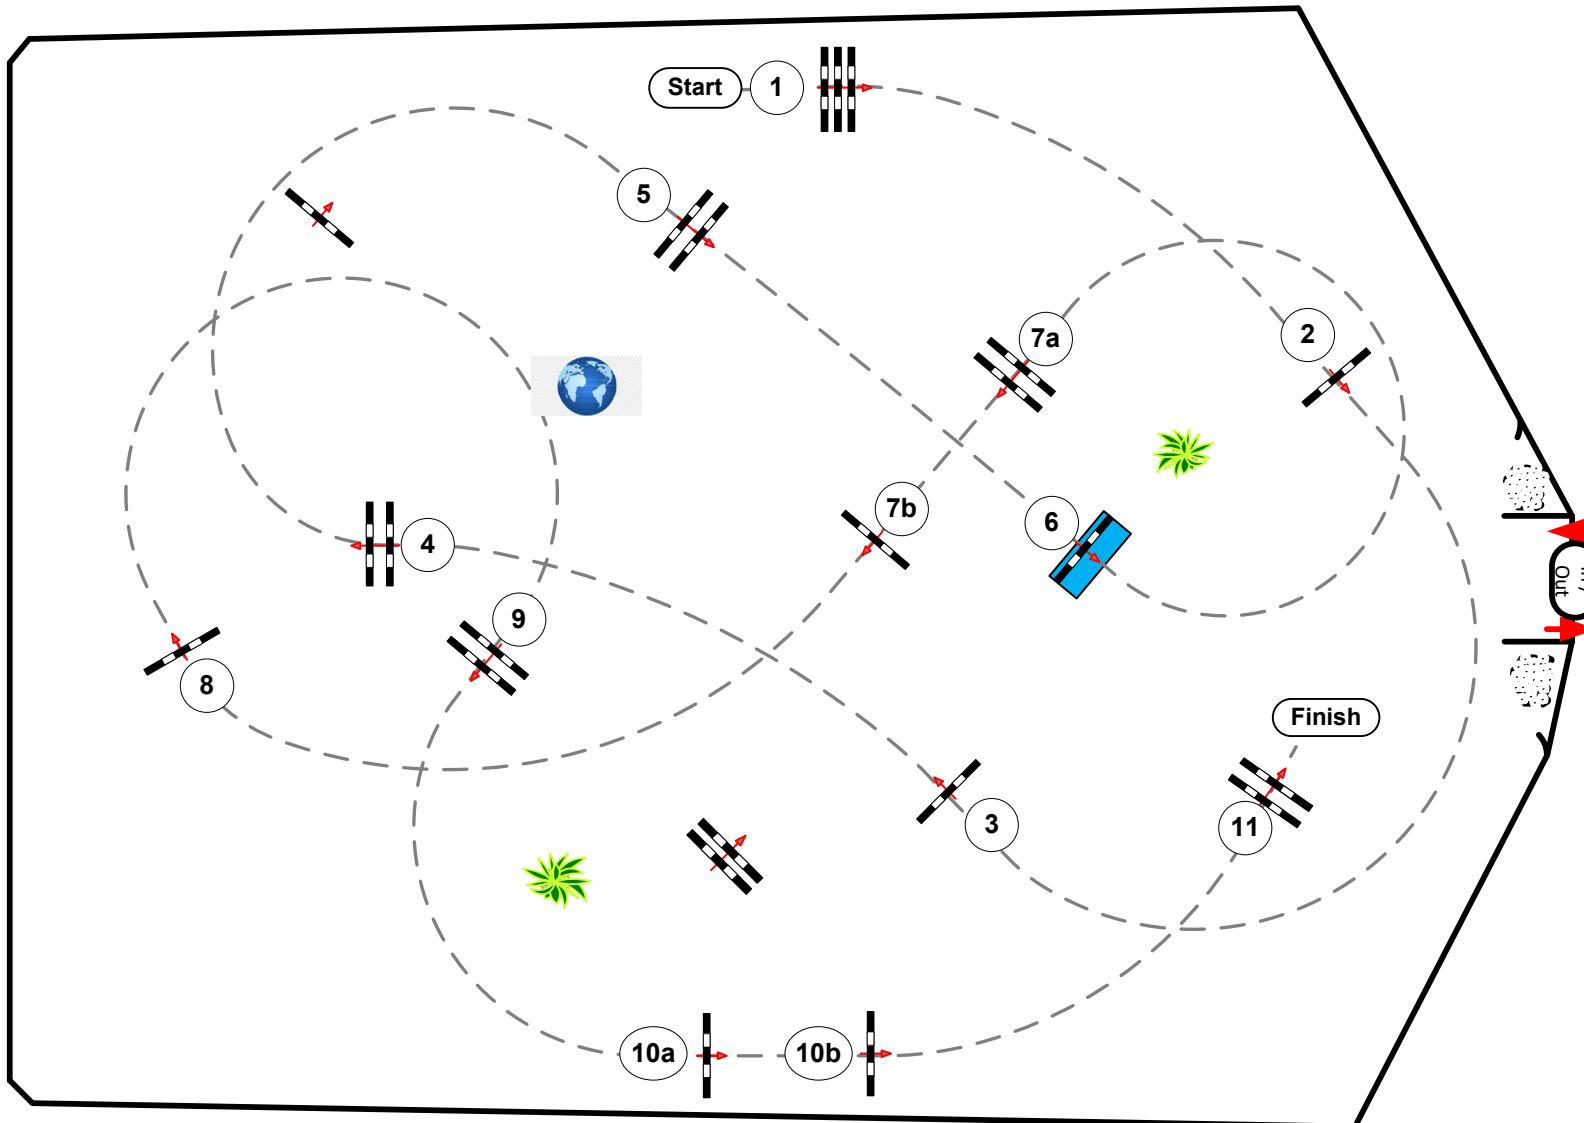

Class No.: 15

CSI2* Preis der Reitsportmarke Covalliero
Competition against the clock

Thursday, 24th of April 2025

Table: A
National RG:
FEI RG / Art. 238.1.1
Height: 1,40 m

Speed: 350 m/min
Length: 470 m
Time allowed: 81 sec
Time limit: 162 sec

Obstacles: 11
Efforts: 13

Course Design:

Klaus-W. Holle
Olaf Herrmann