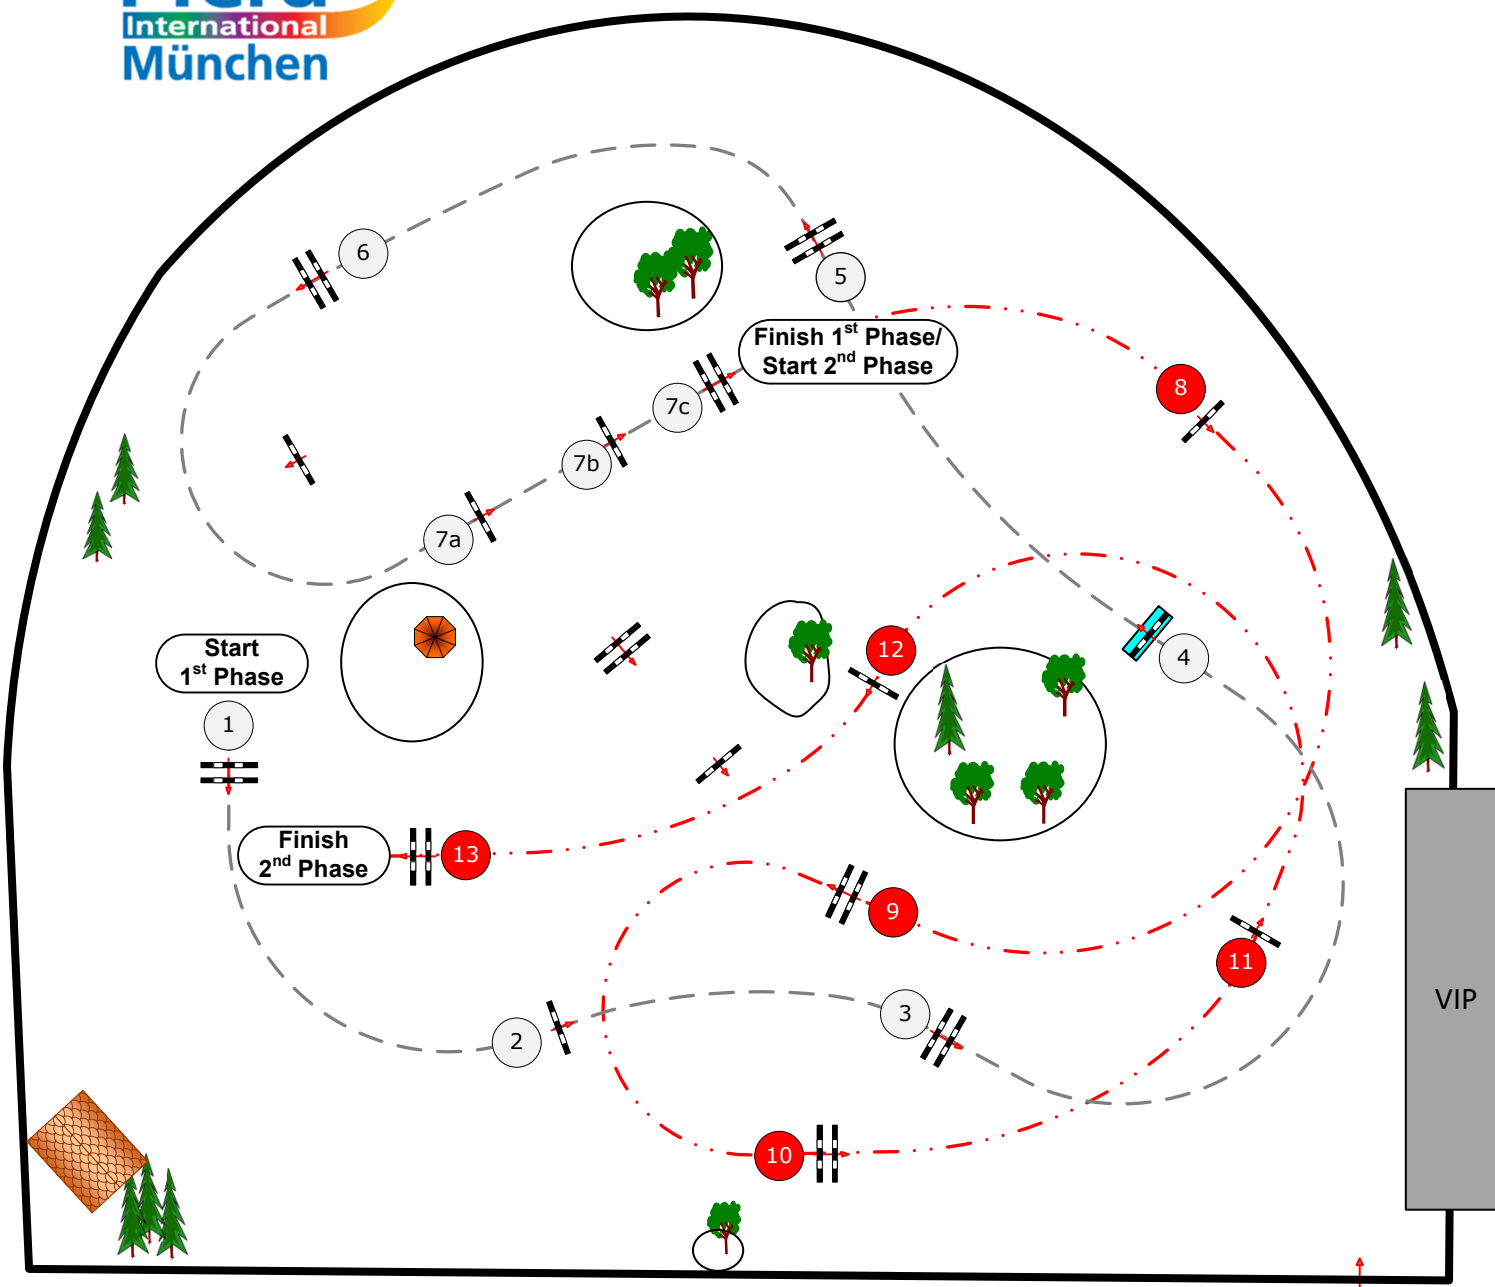

Height: 1,40/1,45 m

Speed: 350 m/min

Length: 300 m

Time allowed: 52 sec

Time limit: 104 sec

Obstacles: 7

Efforts: 9

2nd Phase:

8-13

Length: 300 m

Time allowed: 52 sec

Time limit: 104 sec

VIP