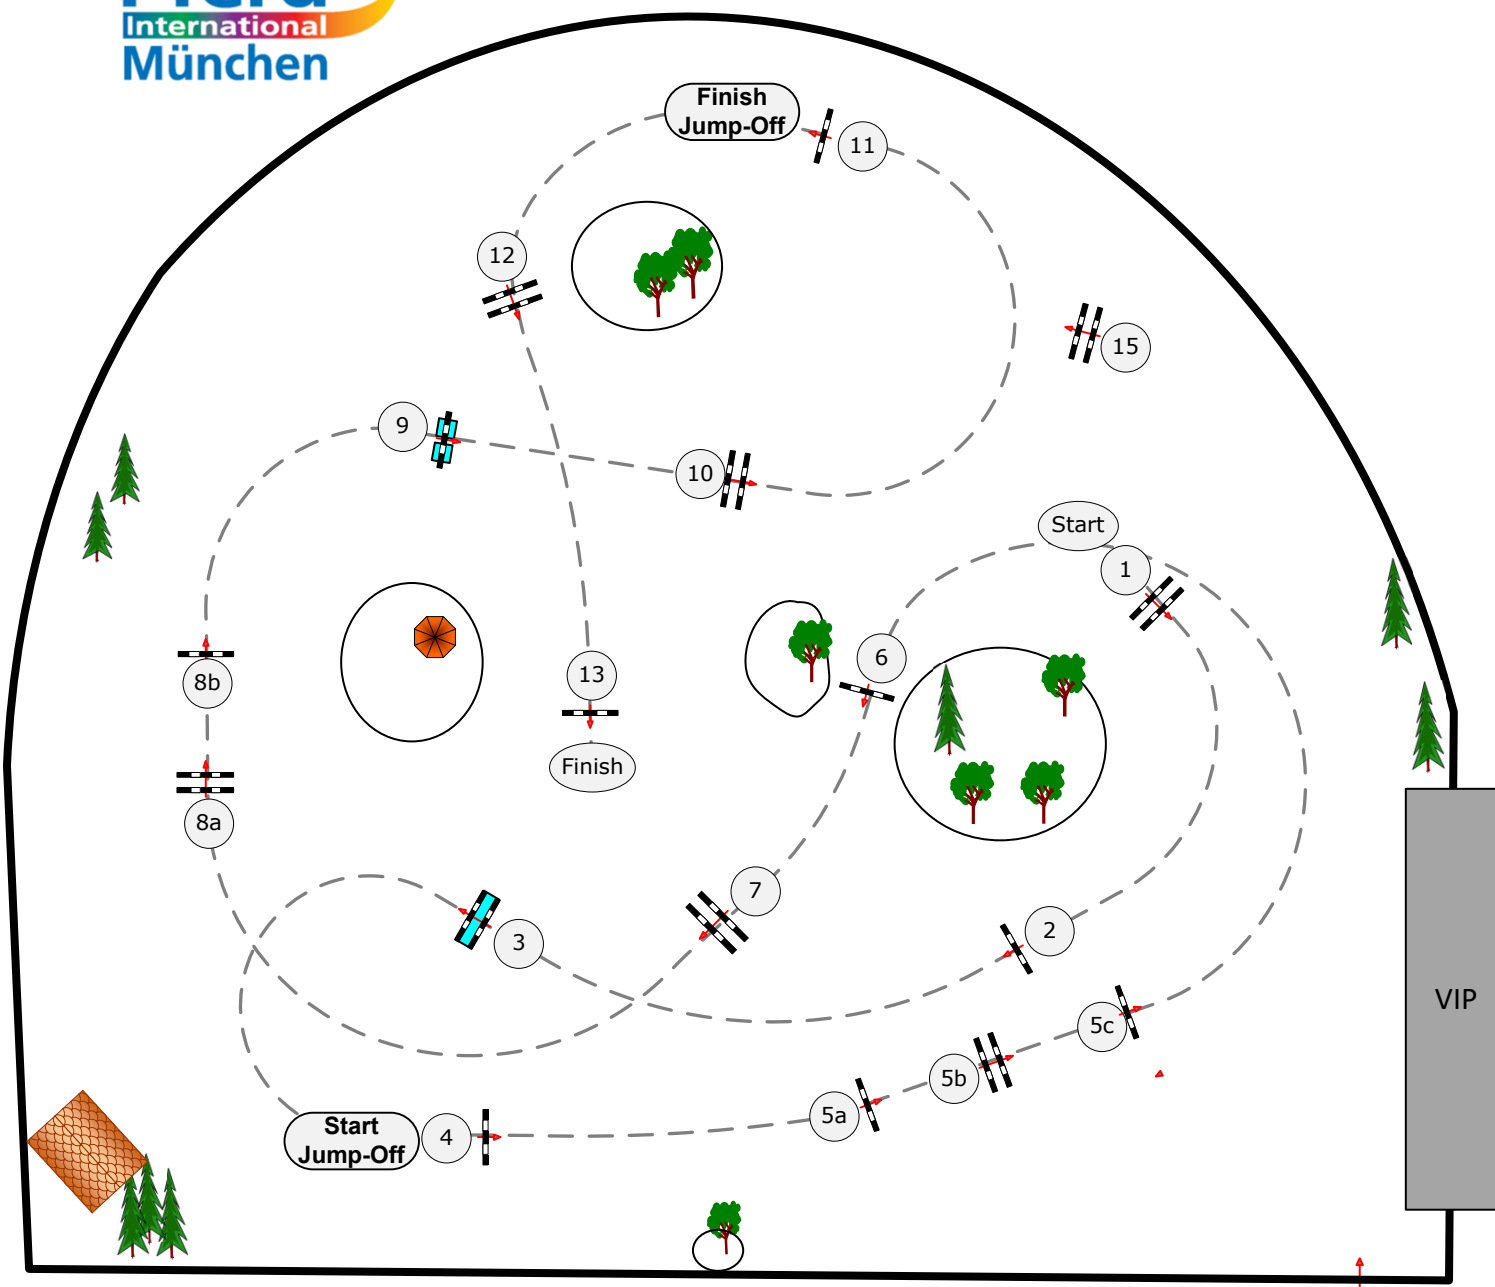

Pferd International München 2026

Class No.: 09

CSI1* Preis von CWD Deutschland

Competition with one jump-off

Saturday, 16 th of May 2026

Table: A

National RG:

FEI RG / Art. 220.2.1.2 GP

Height: 1,40 m

Speed: 375 m/min

Length: 565 m

Time allowed: 91 sec

Time limit: 182 sec

Obstacles: 13

Efforts: 16

1st Jump-off:

4-5b-15-13-8ab-10-11

Length: 340 m

Time allowed: 55 sec

Time limit: 110 sec